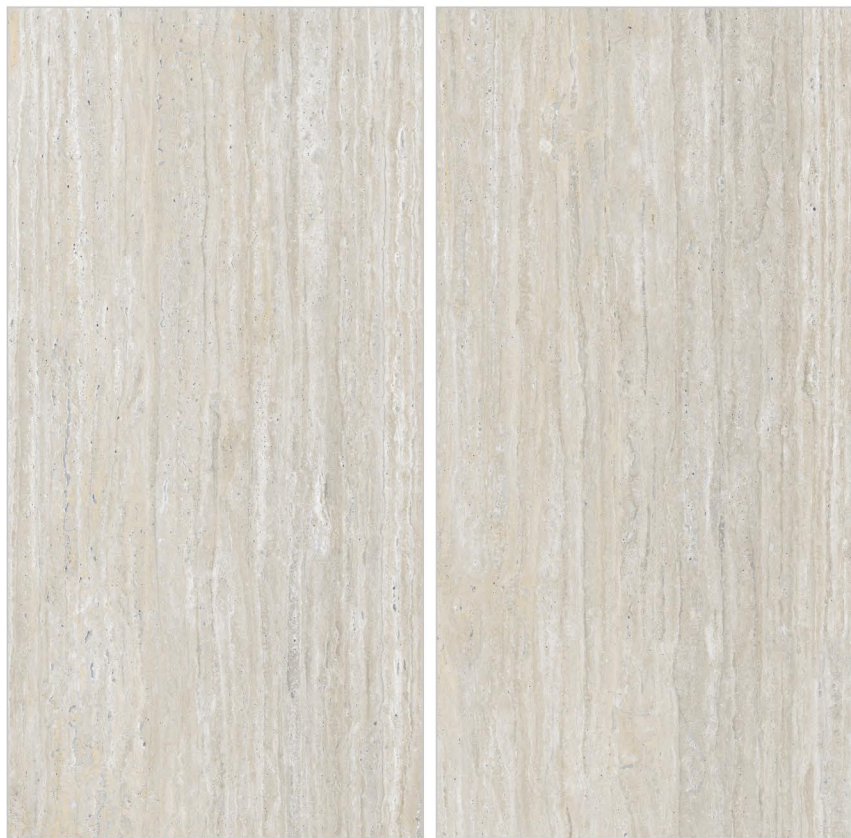

TRAVERTINO MINT LIGHT

Size:
600x
1200mm | Surface:
Plume Matt | Thickness:
8.8mm (±0.2)

R-10