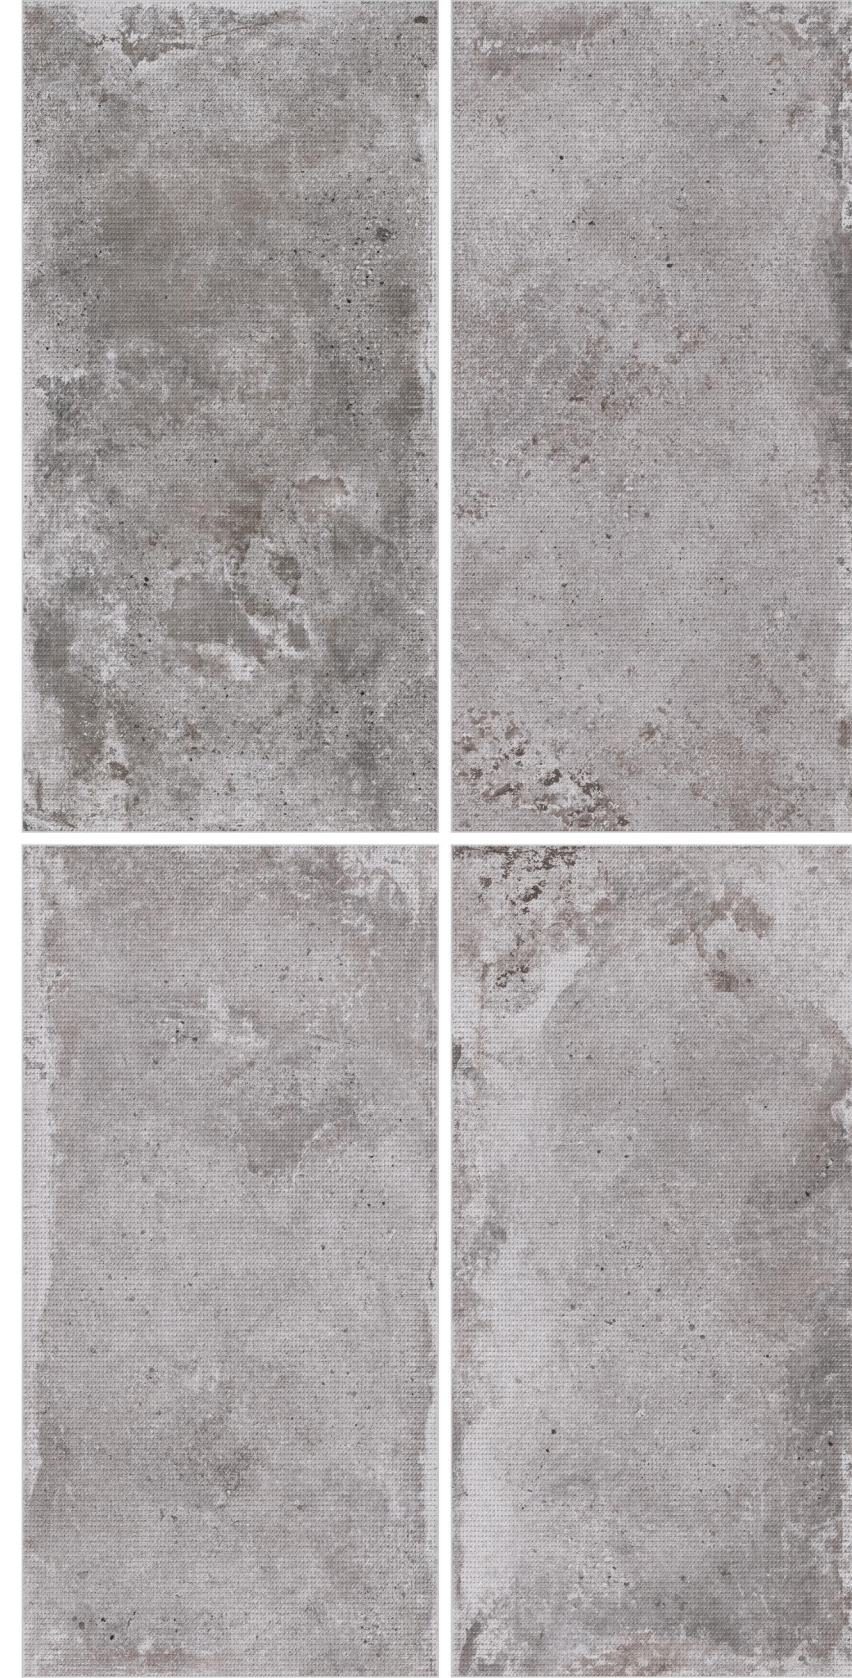

BELLA GRIGIO

Size:
600x
1200mm | Surface:
Plume Matt | Thickness:
8.8mm (±0.2)

FEATURES

- Solid Body
- Easy to Clean
- Zero Maintenance
- High Strength