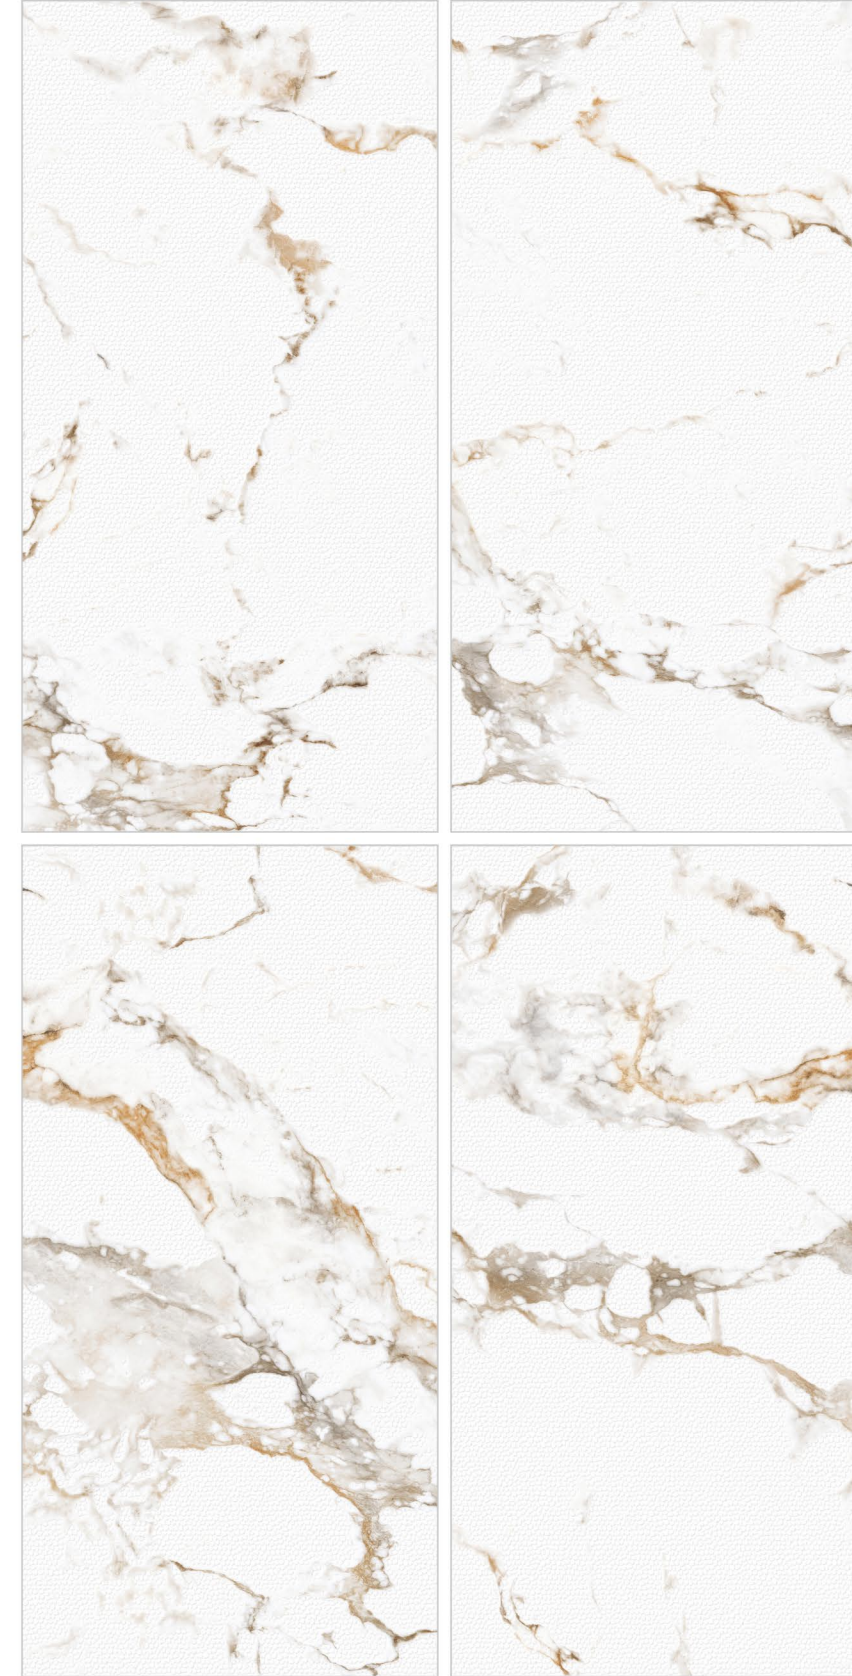

FLAME

Size:
600x
1200mm | Surface:
Plume Matt | Thickness:
8.8mm (±0.2)

FEATURES

- Solid Body
- Easy to Clean
- Zero Maintenance
- High Strength