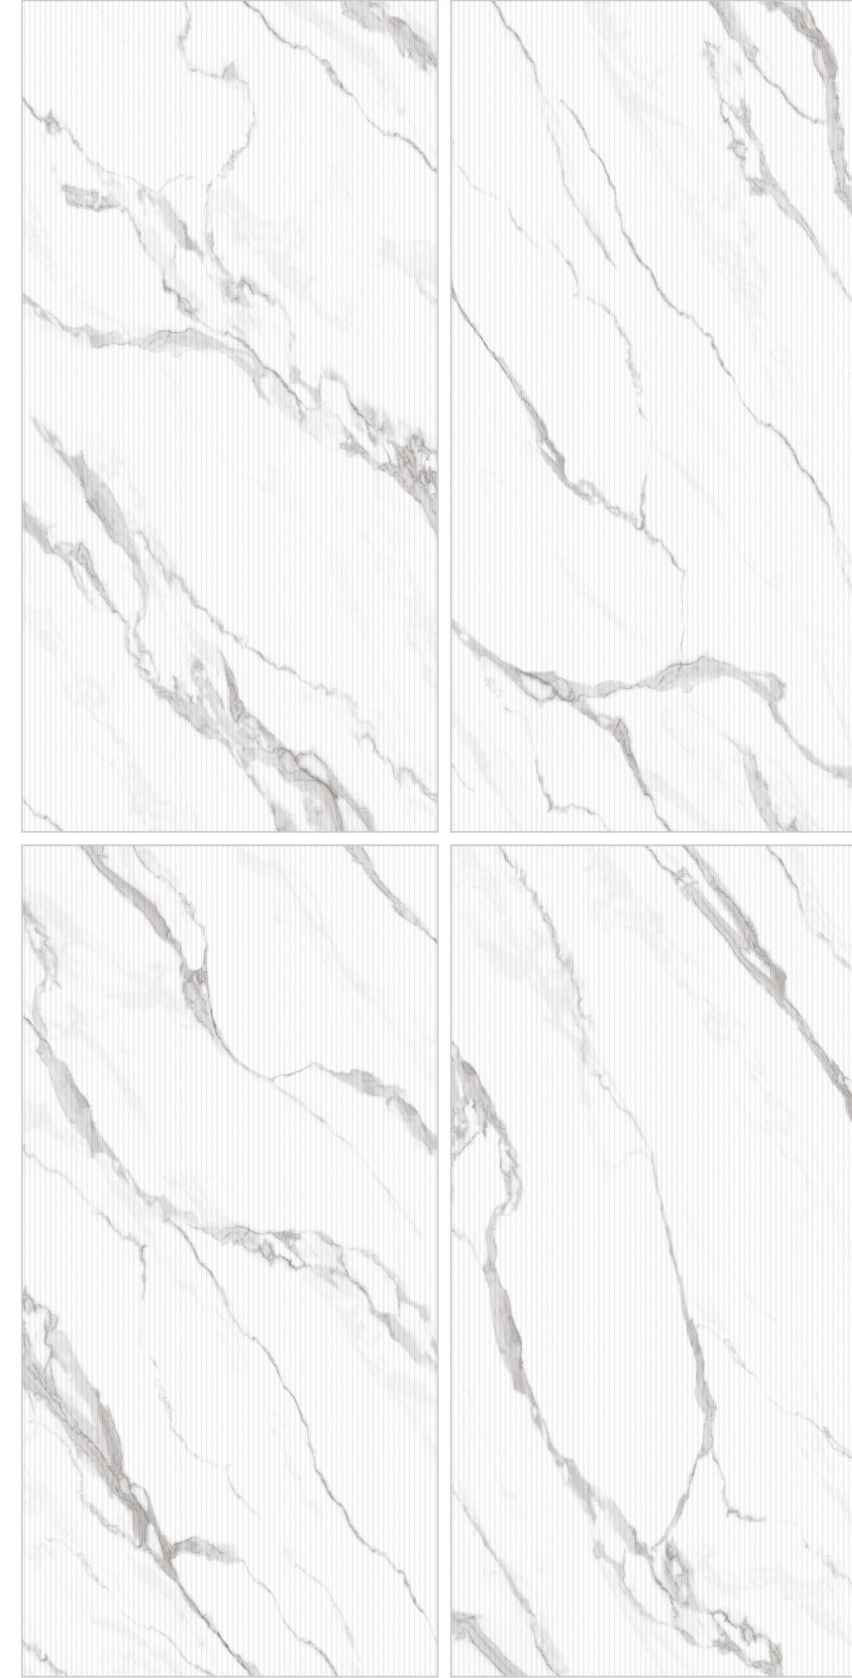

NOVA LINER

Size:
600x
1200mm | Surface:
Plume Matt | Thickness:
8.8mm (±0.2)

FEATURES

- Solid Body
- Easy to Clean
- Zero Maintenance
- High Strength