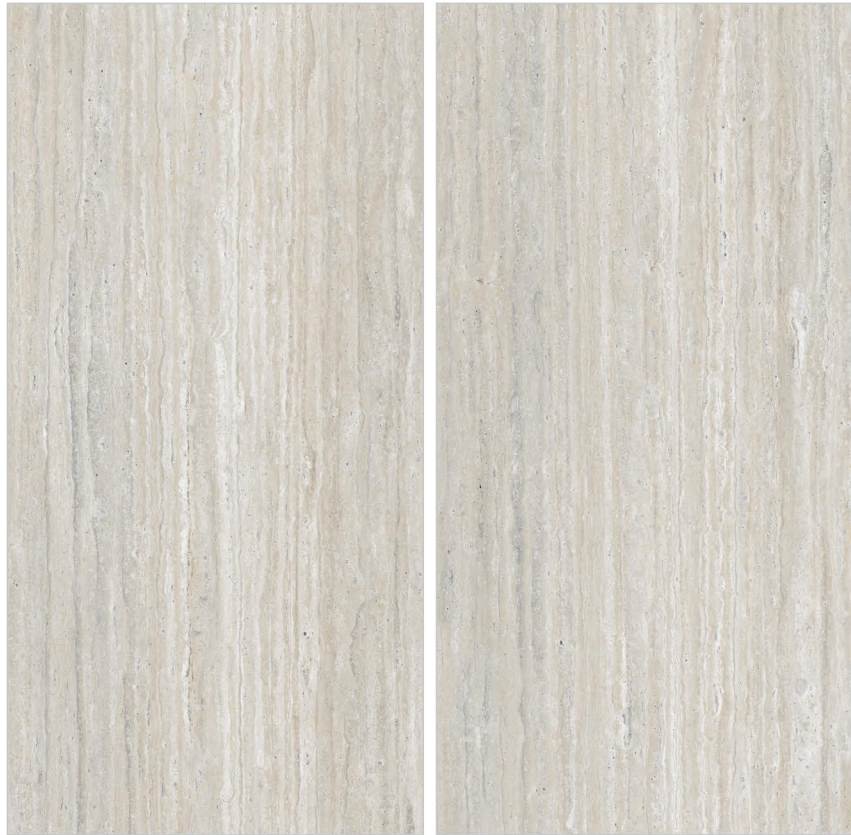

TRAVERTINO MINT LIGHT

Size:
600x
1200mm | Surface:
Plume Matt | Thickness:
8.8mm (±0.2)

R-10