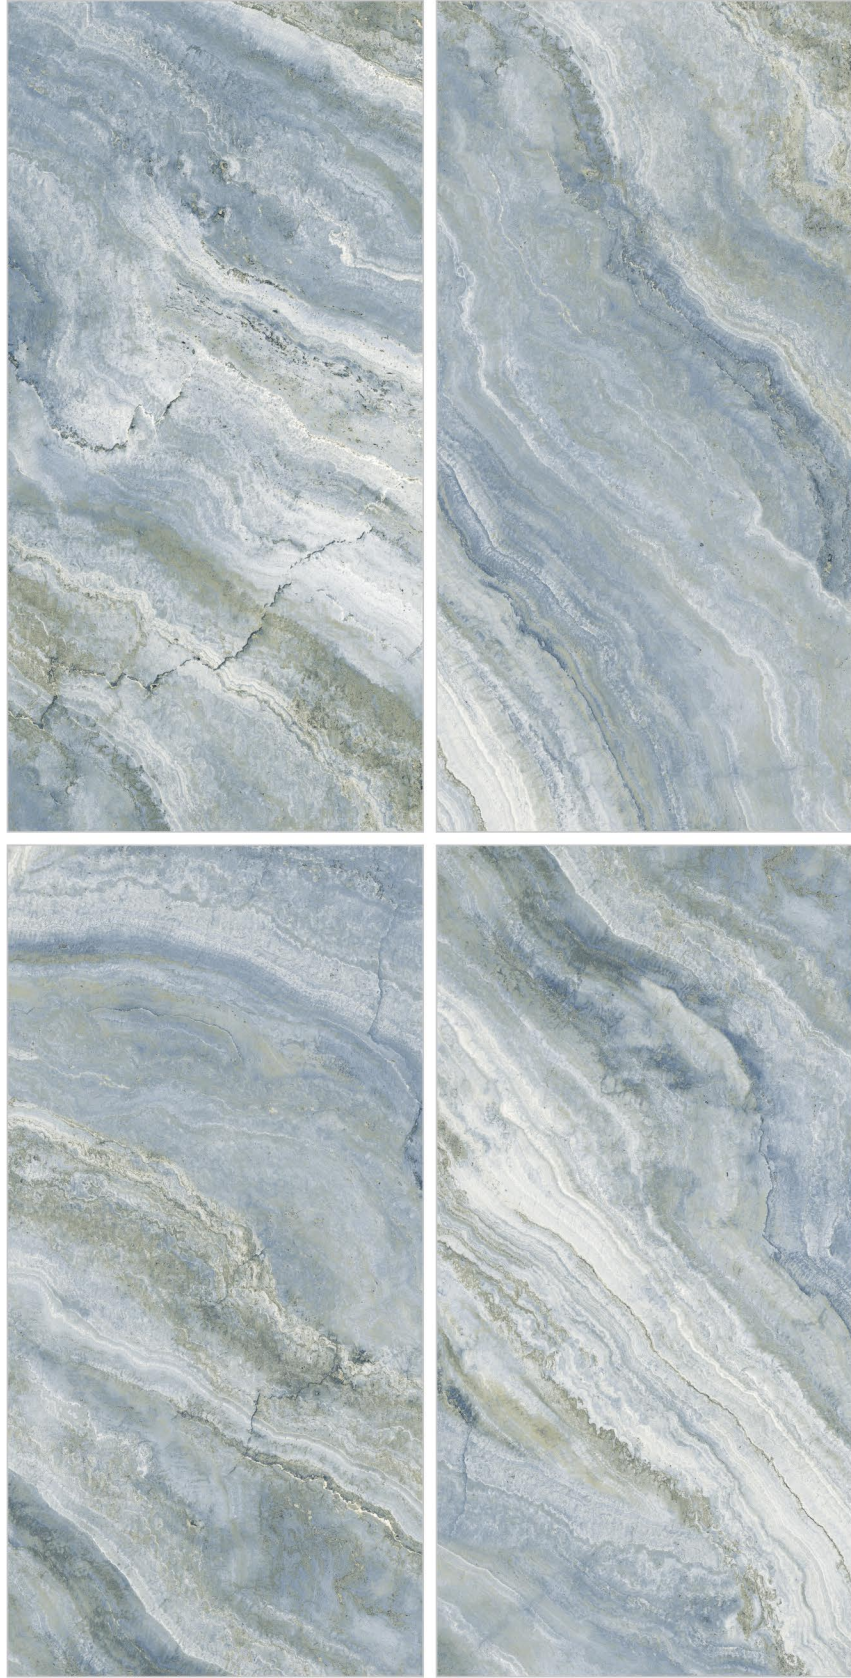

R-10

PORTO BELLO

Size:
600x
1200mm | Surface:
Plume Matt | Thickness:
8.8mm (±0.2)

R-09

FEATURES

-  Solid Body
-  Easy to Clean
-  Zero Maintenance
-  High Strength

Floor
OceanWave

ROCK SAND