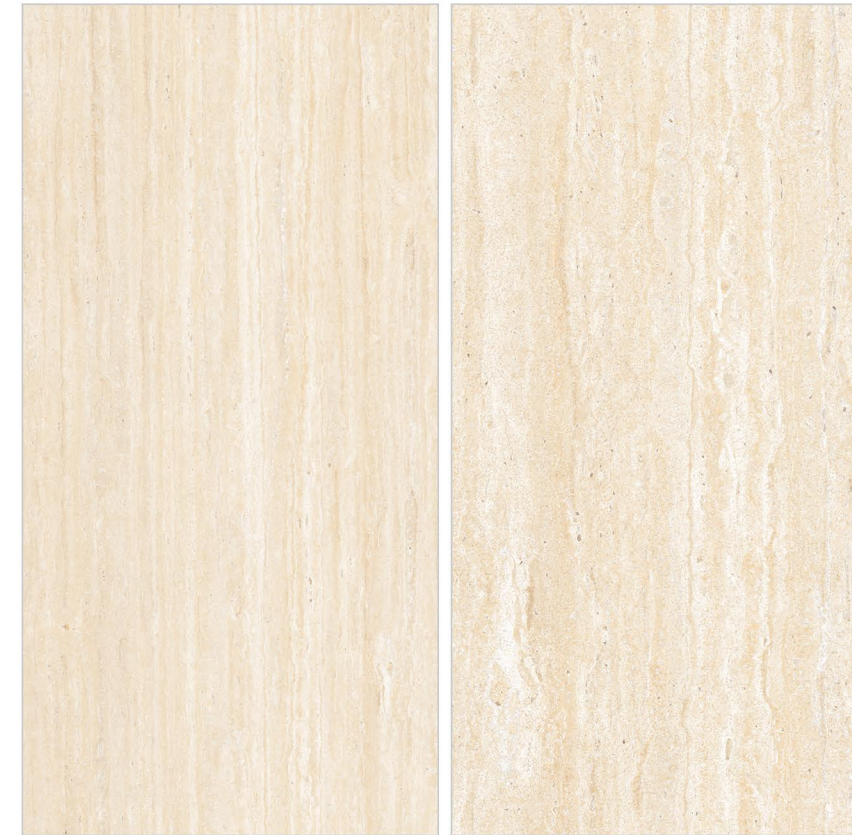

R-10

FEATURES

-  Solid Body
-  Easy to Clean
-  Zero Maintenance
-  High Strength

TRAVERTINO NATURAL

Size:
600x
1200mm | Surface:
Plume Matt | Thickness:
8.8mm (±0.2)

R-10

TRAVERTINO SAND LIGHT

Size:
600x
1200mm | Surface:
Plume Matt | Thickness:
8.8mm (±0.2)