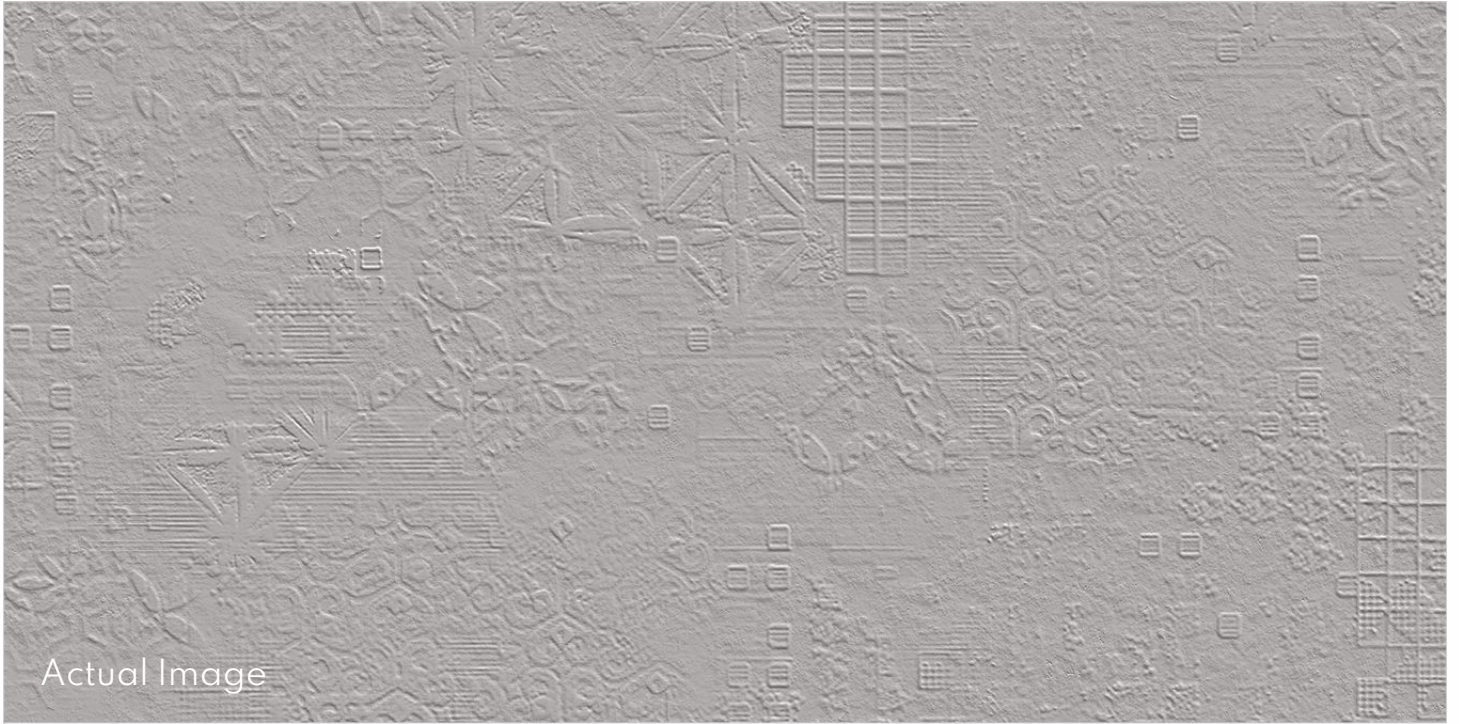

Belgium Matt (Plain)

PREVIEW OF :
Cement Rome + Matt, 600x1200mm

CEMENT

Actual Image

600x1200mm

Category : Rome

Low Water Absorption

Zero Maintenance