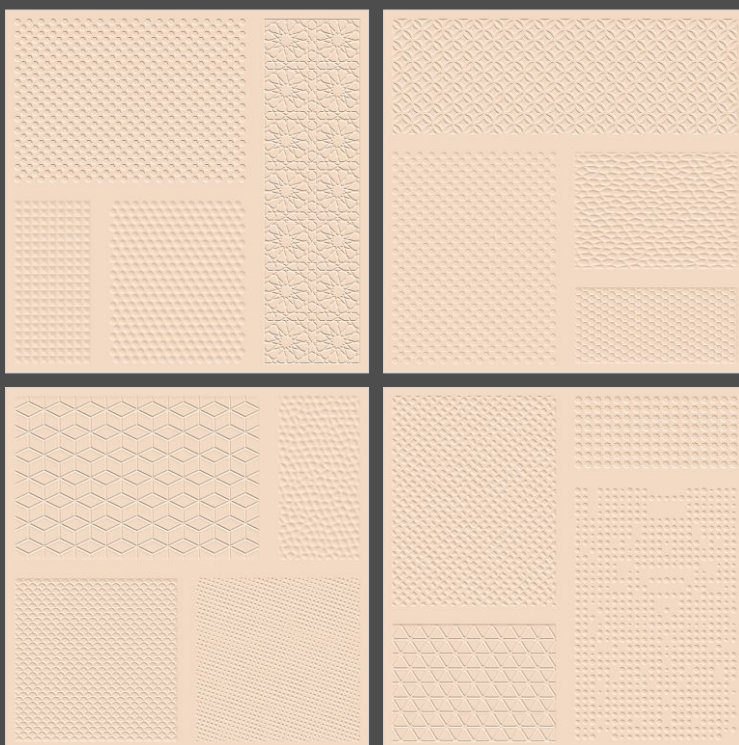

4 RANDOM
PUNCH FACES

Linen Roman

Linen Matt (Plain)