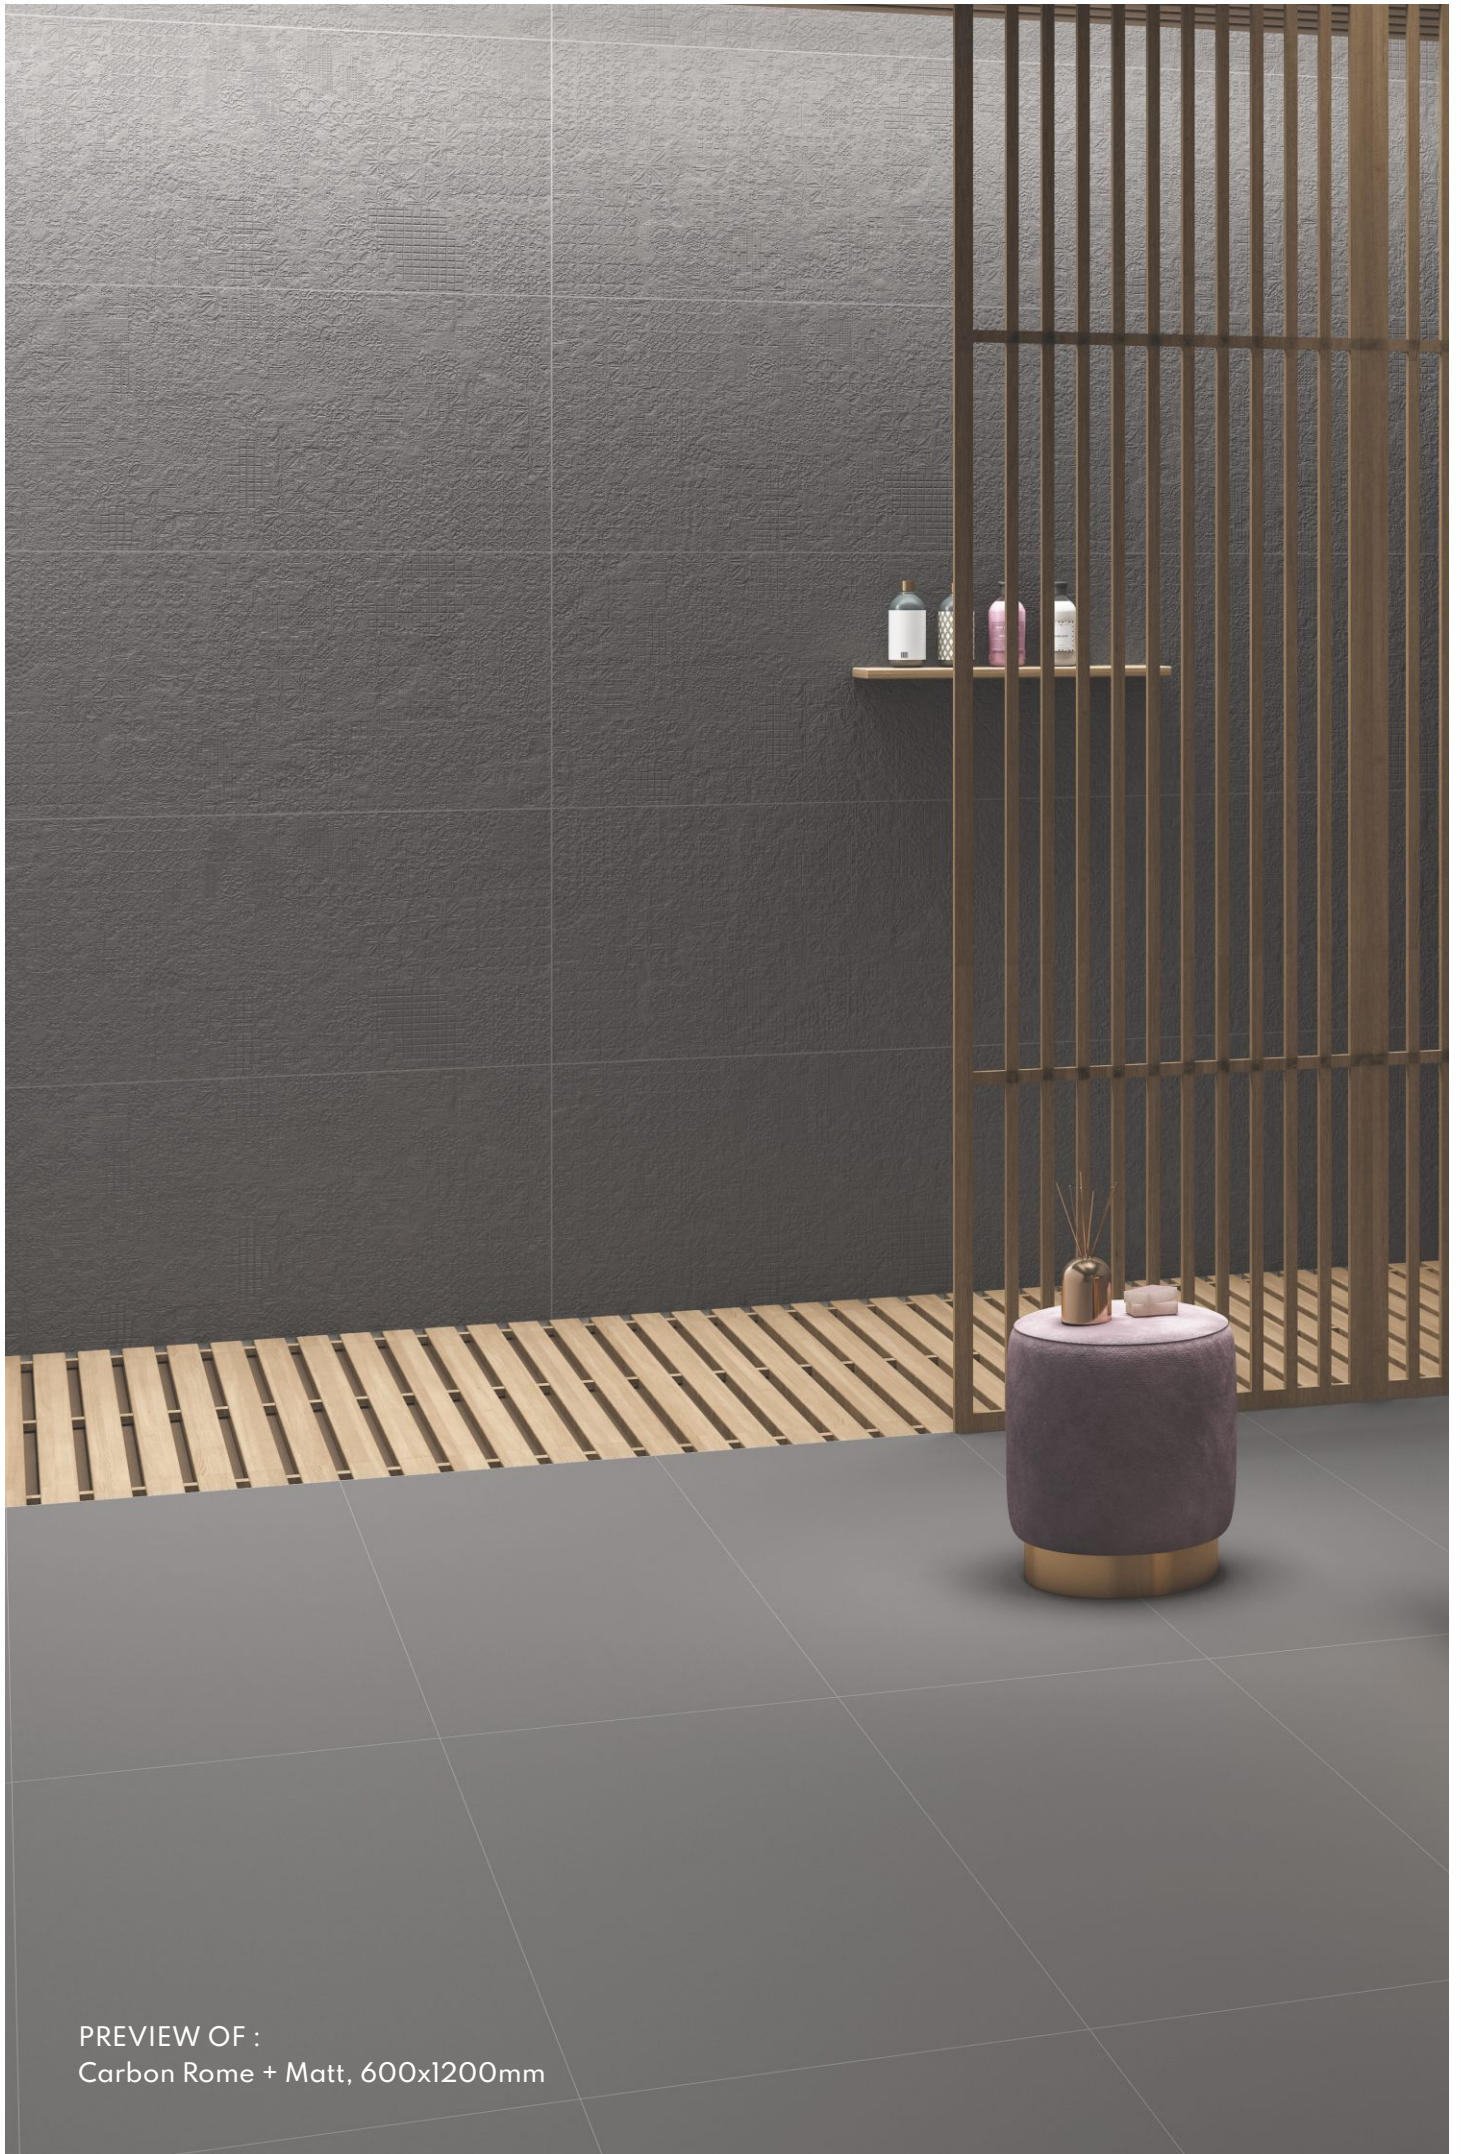

Highly Durable

Abrasion Resistance

Heavy Duty Tiles

Eco Friendly

3 Different Punches

Cement Rome

Cement Matt (Plain)

PREVIEW OF :
Carbon Rome + Matt, 600x1200mm