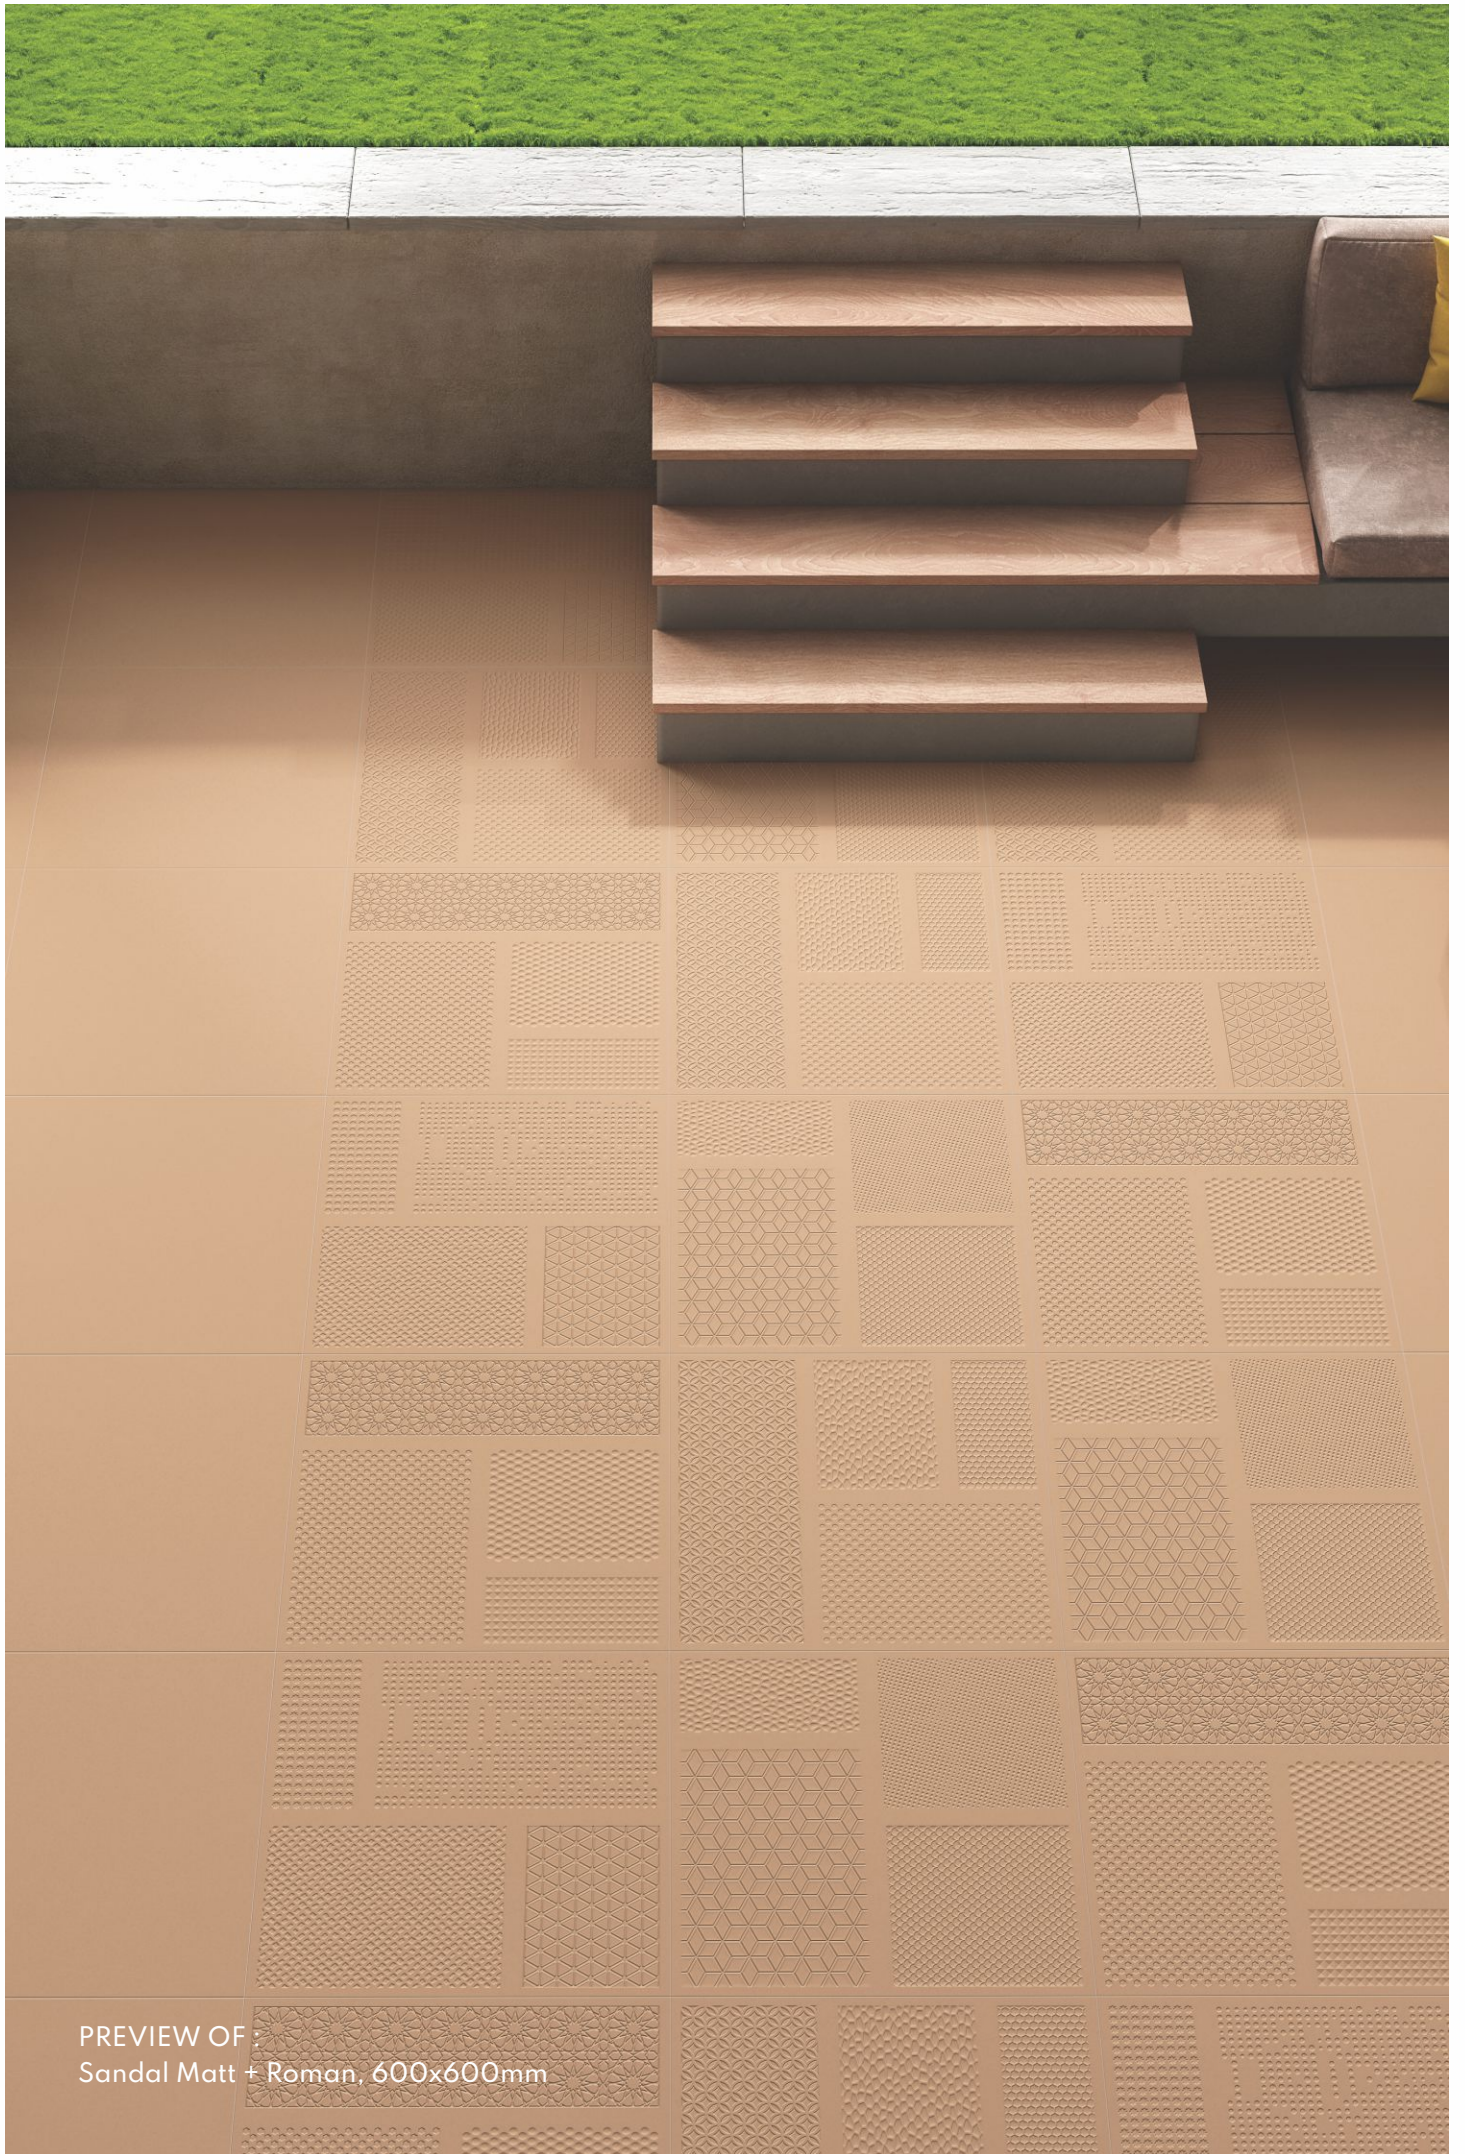

Abrasion
Resistance

Heavy Duty
Tiles

Eco
Friendly

4 RANDOM
PUNCH FACES

Linen Roman

Linen Matt (Plain)

PREVIEW OF:
Sandal Matt + Roman, 600x600mm

SANDAL