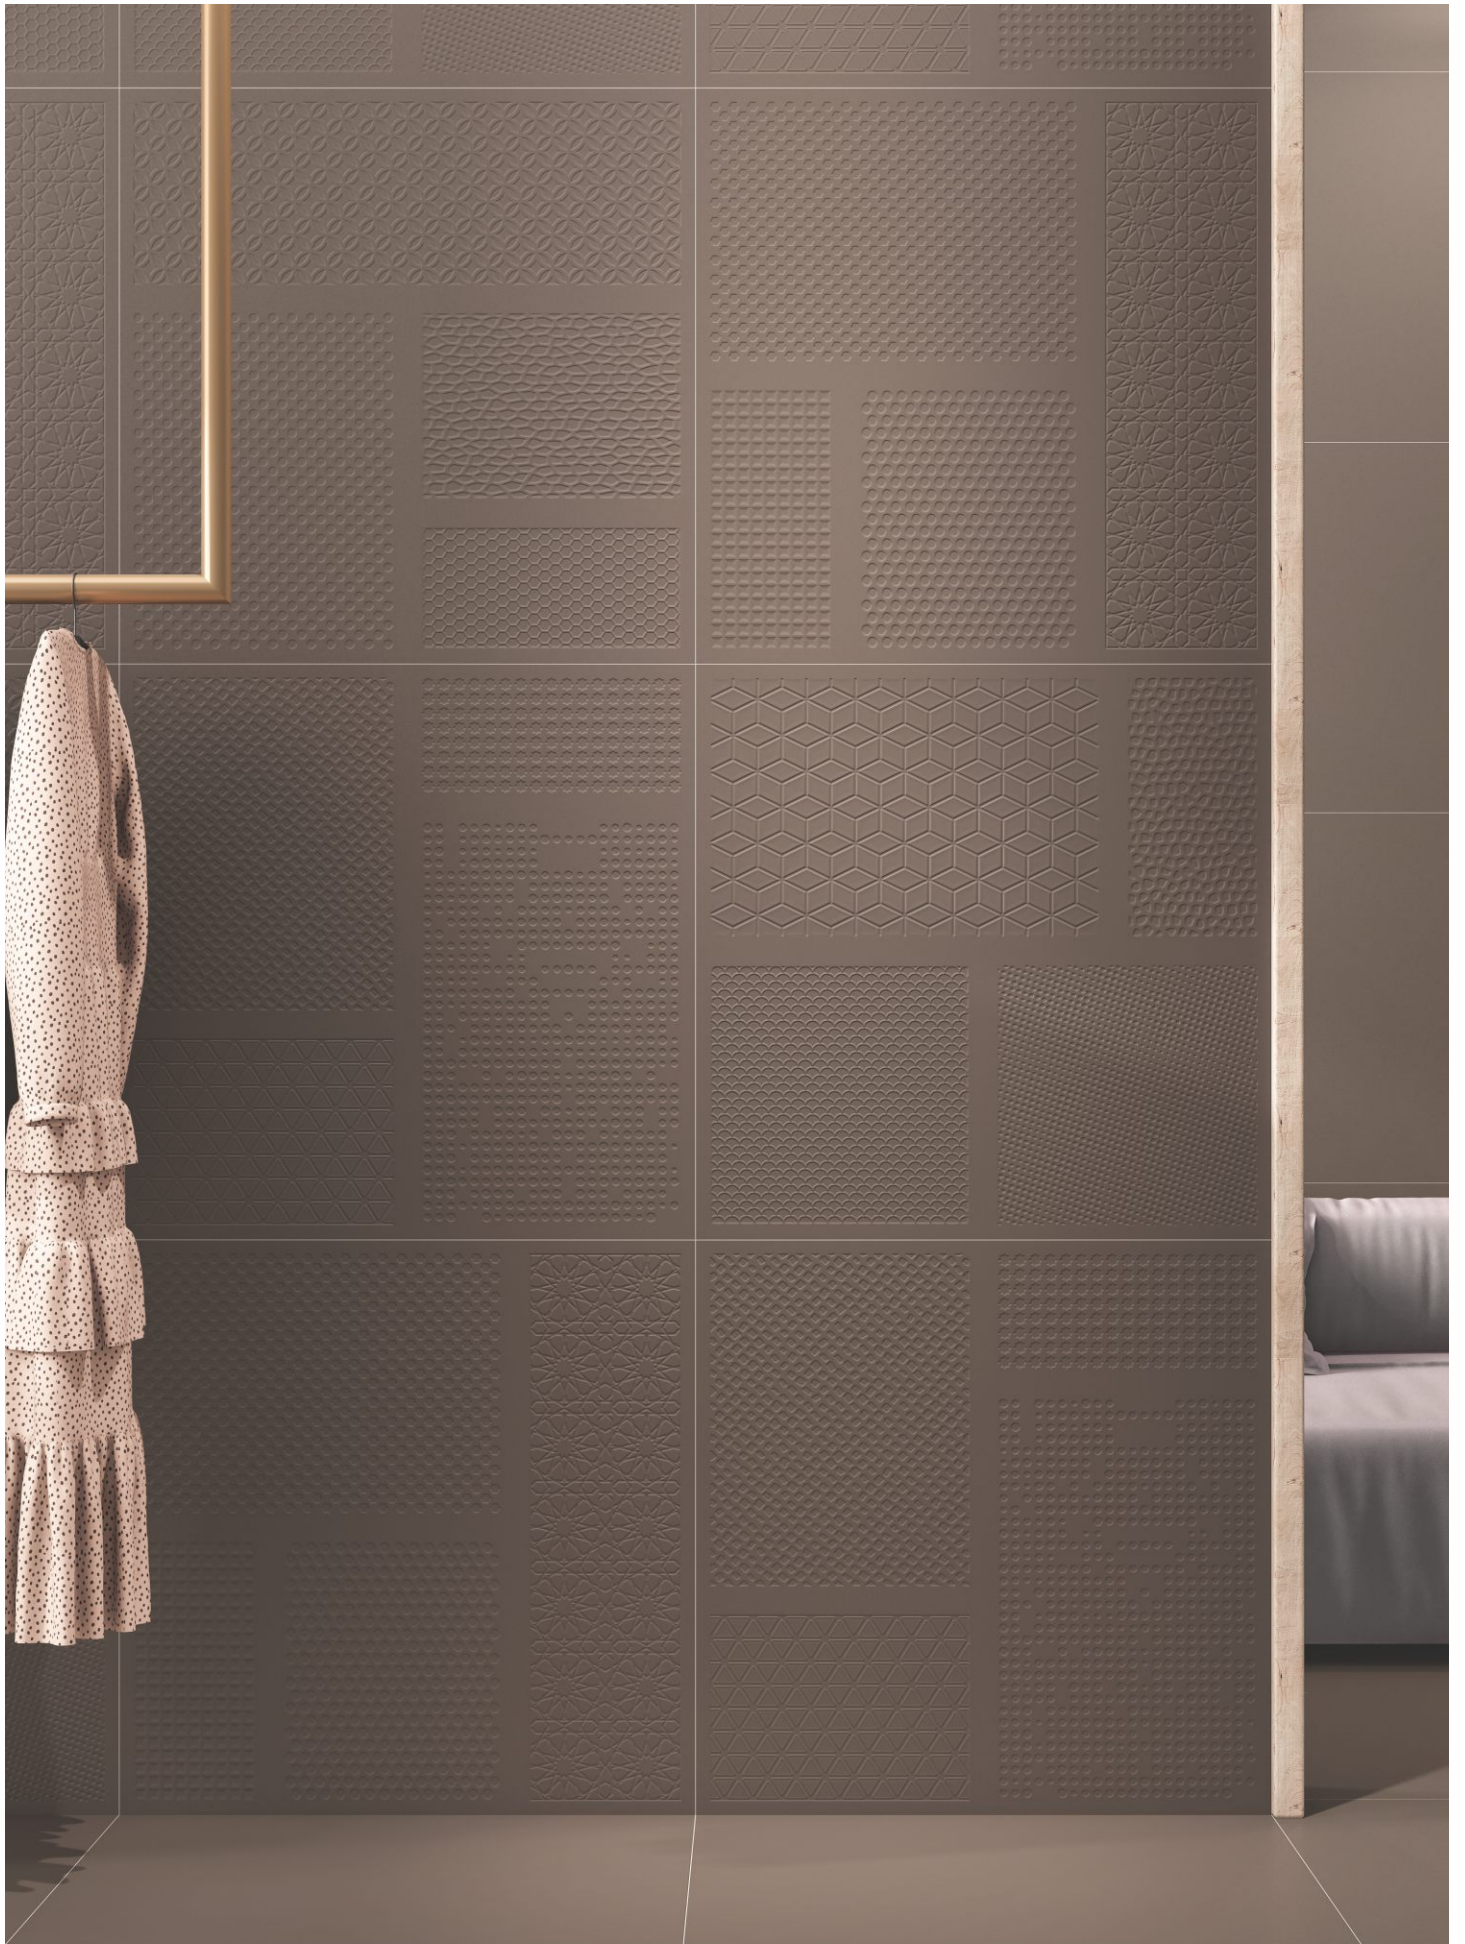

Sandal Roman

Sandal Matt (Plain)