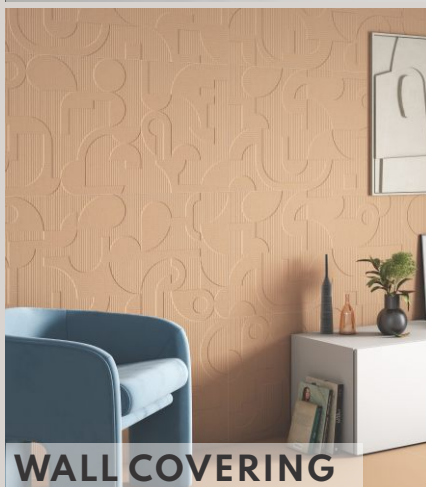

INDOOR & OUTDOOR

PARKING

WALL COVERING