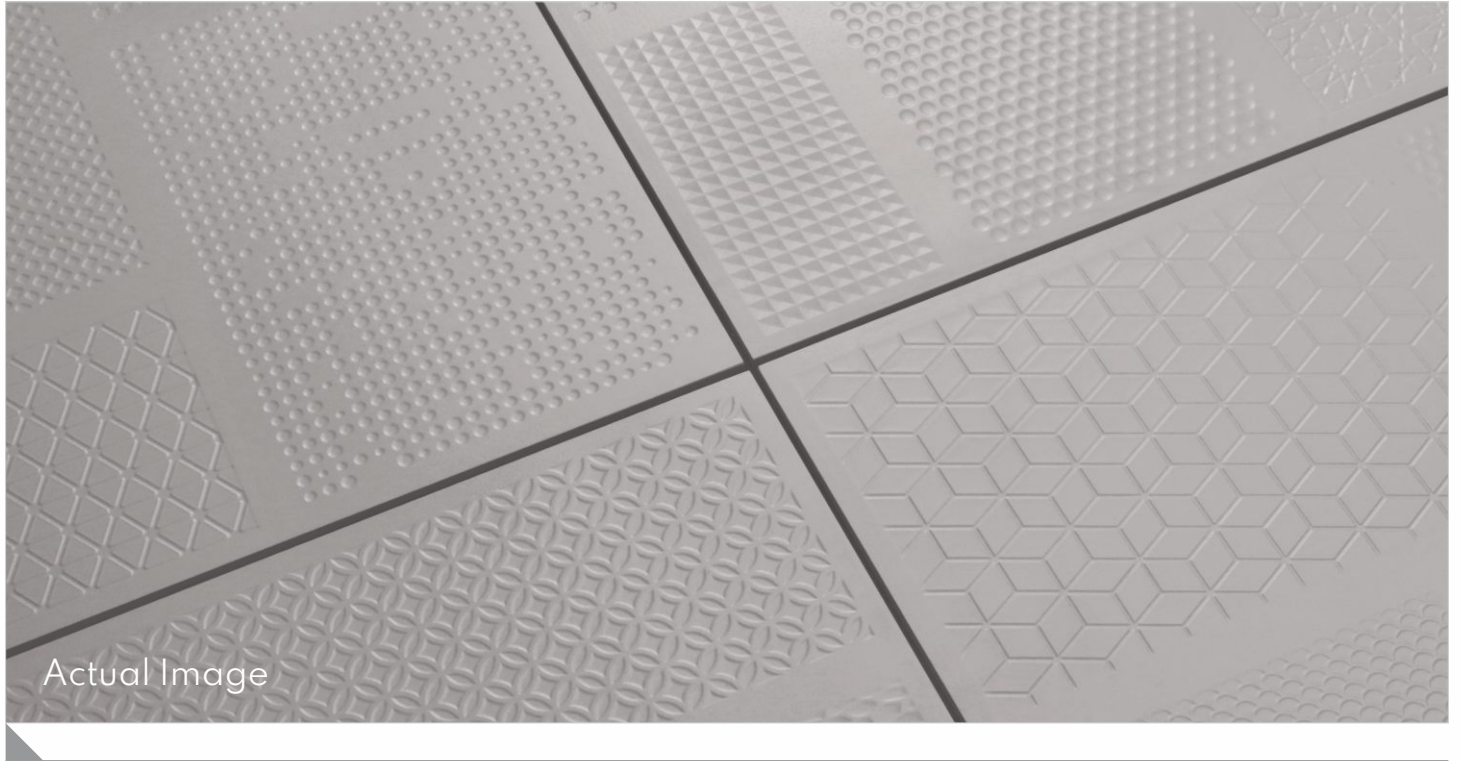

CEMENT

600x600mm

Category : Roman

Low Water Absorption

Zero Maintenance

Highly Durable

Abrasion Resistance

Heavy Duty Tiles

Eco Friendly