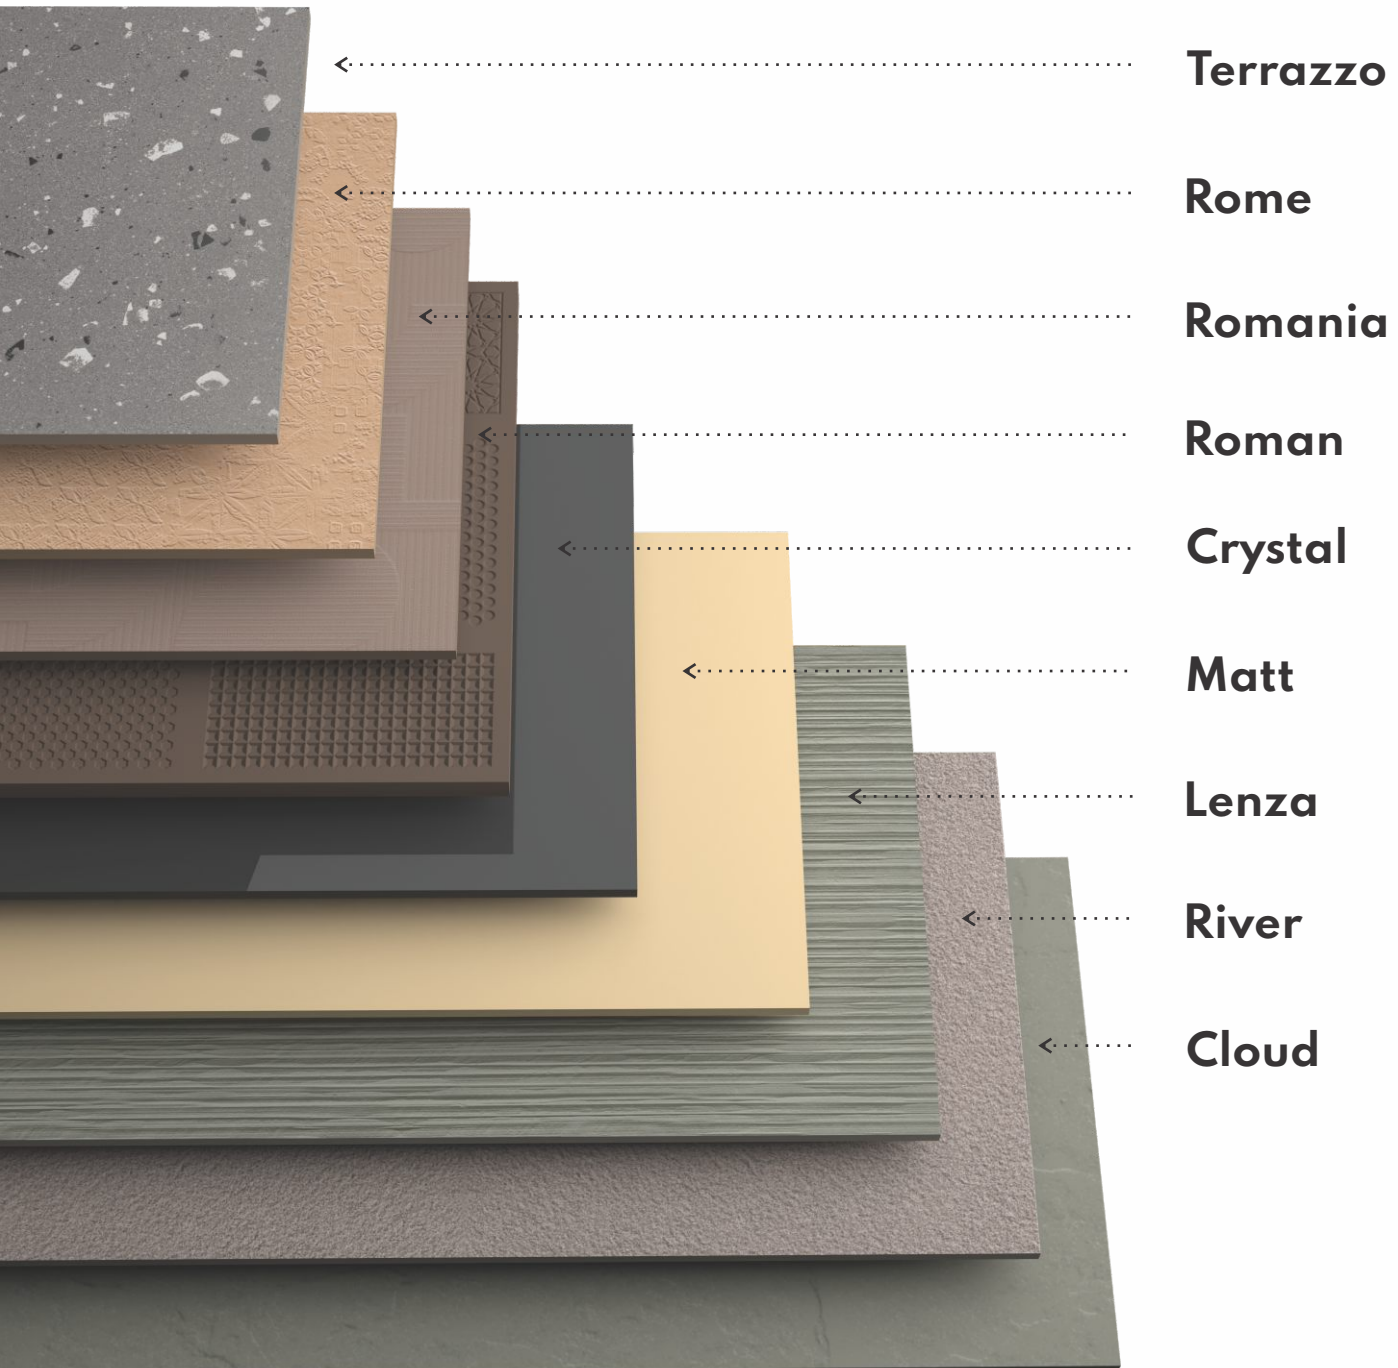

Surfaces & Sizes

800x1600mm
600x1200mm
600x600mm
300x1200mm