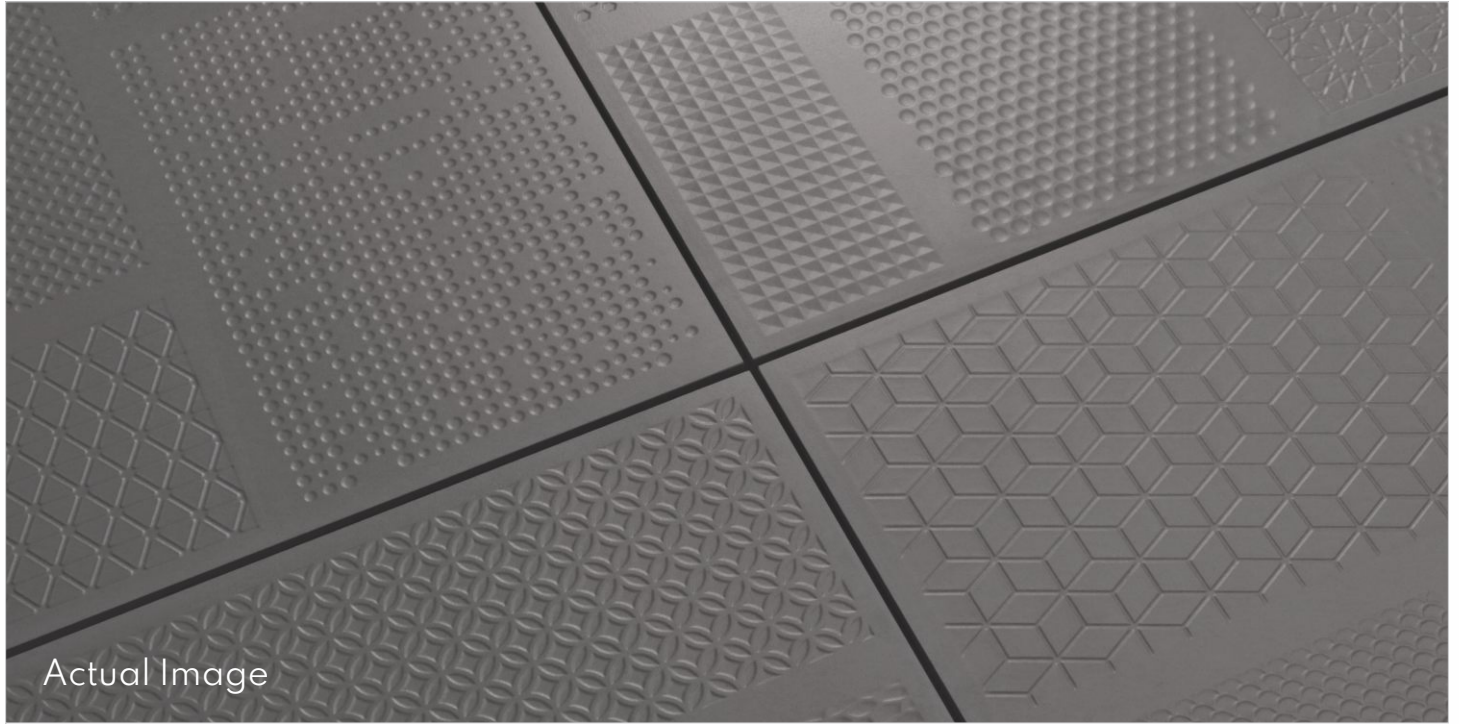

CARBON

600x600mm

Category : Roman

Low Water Absorption

Zero Maintenance

Highly Durable

Abrasion Resistance

Heavy Duty Tiles

Eco Friendly