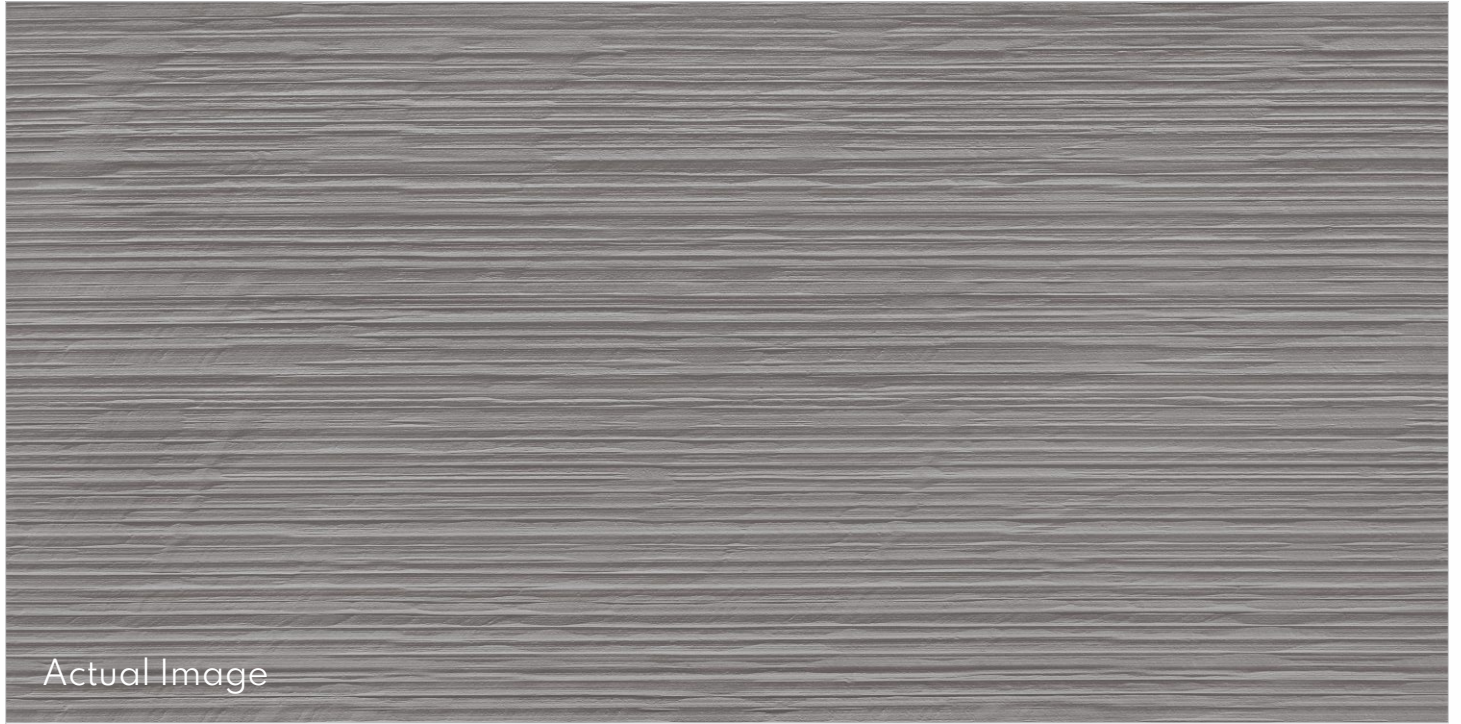

GREY

SAND
DUNE
FULL BODY

600x1200mm

Category : Basic

Low Water
Absorption

Zero
Maintenance

Highly
Durable

Abrasion
Resistance

Heavy Duty
Tiles

Eco
Friendly