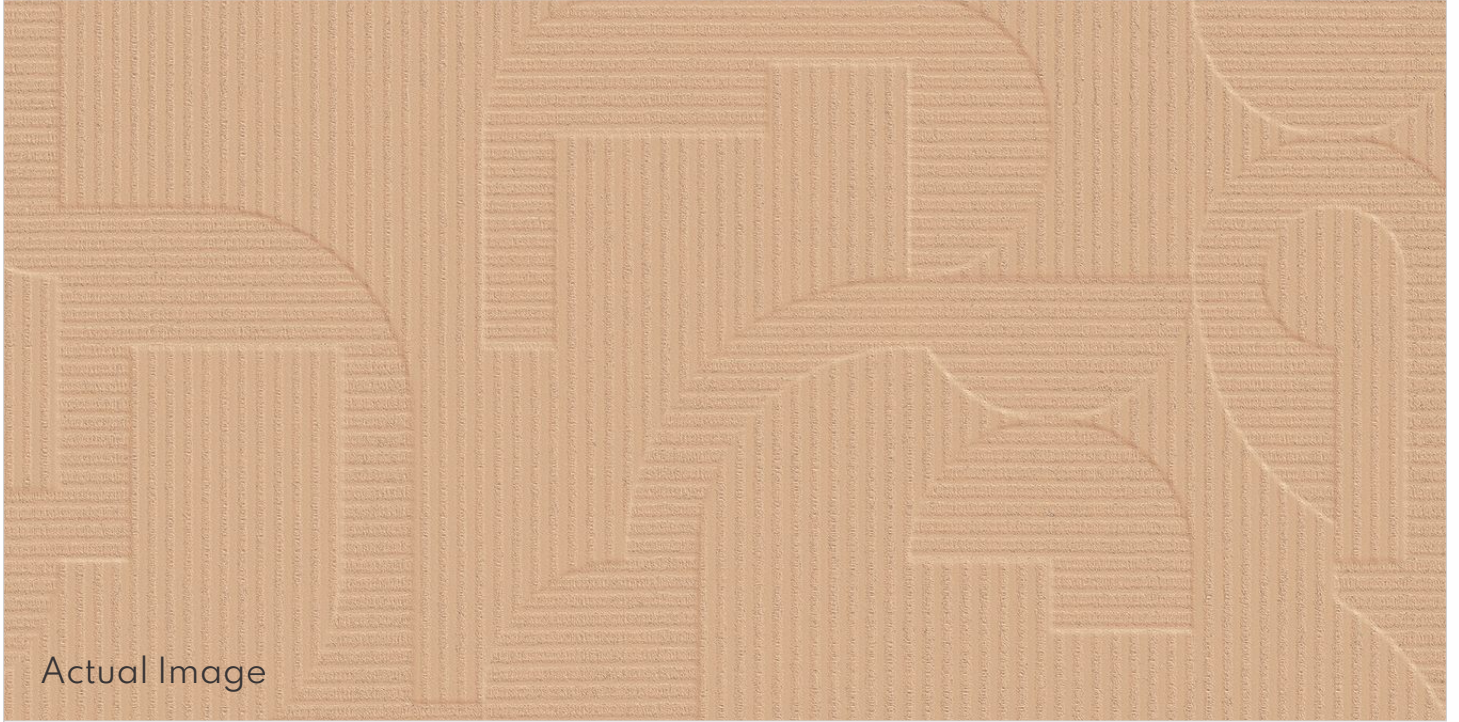

Linen Romania

Linen Matt (Plain)

PREVIEW OF :
Sandal Romania + Matt, 600x1200mm

Actual Image

600x1200mm

Category : Romania

Low Water Absorption

Zero Maintenance