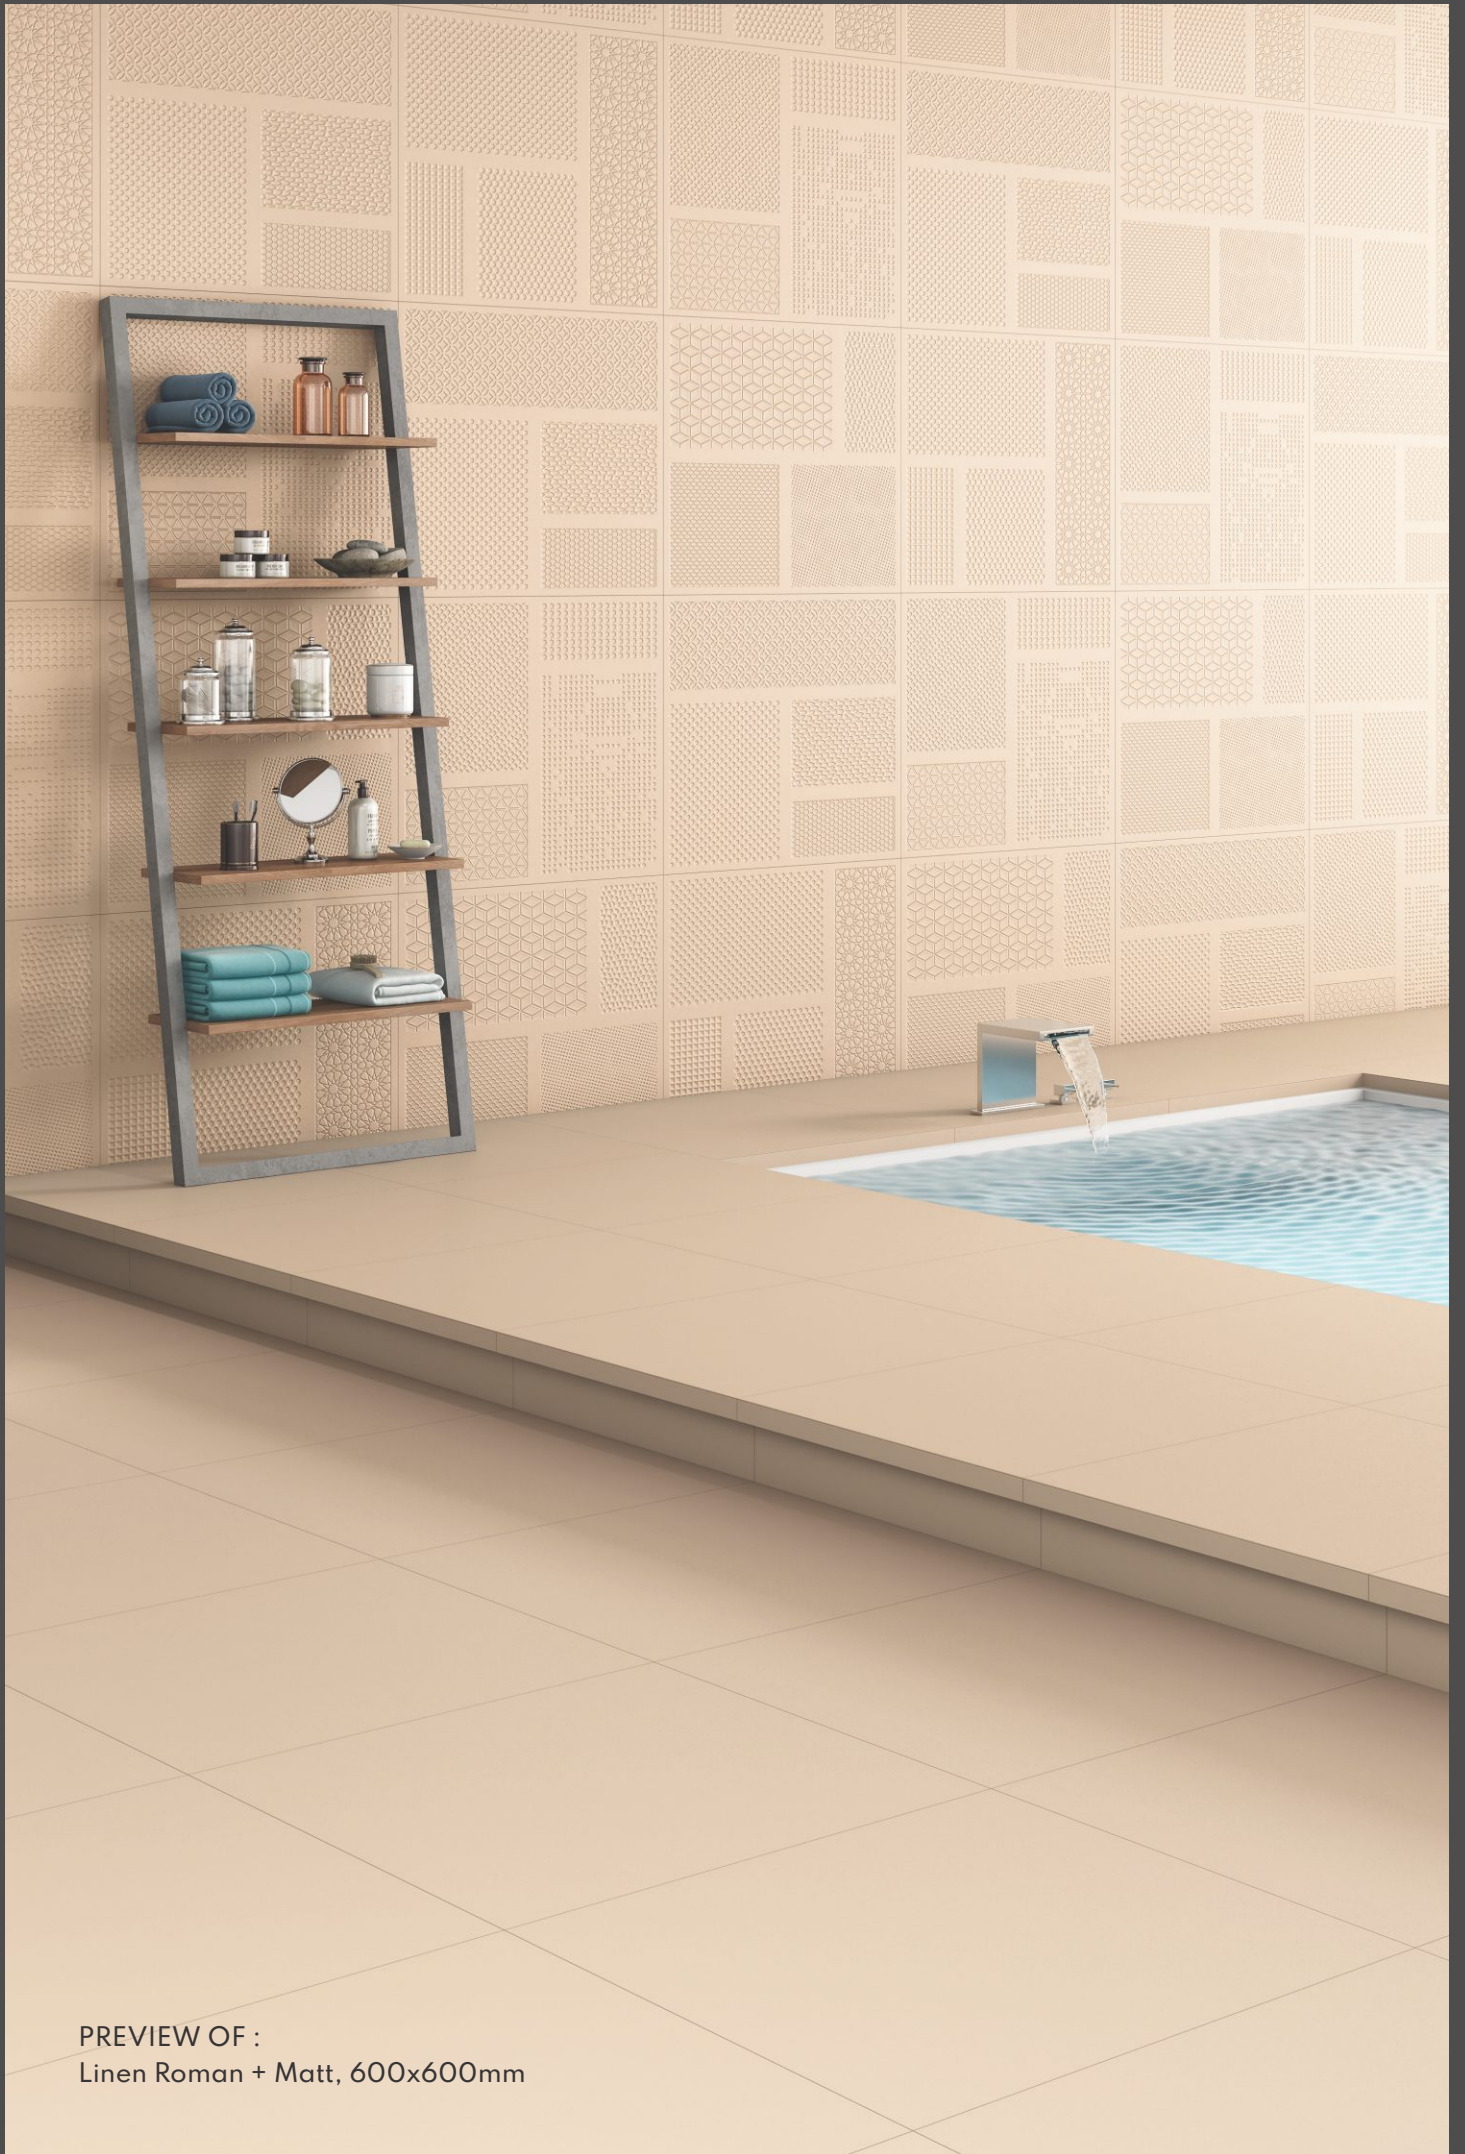

PREVIEW OF :
Linen Roman + Matt, 600x600mm

LINEN

ROMAN
SERIES

600x600mm

Category : Roman

Low Water
Absorption

Zero
Maintenance

Highly
Durable