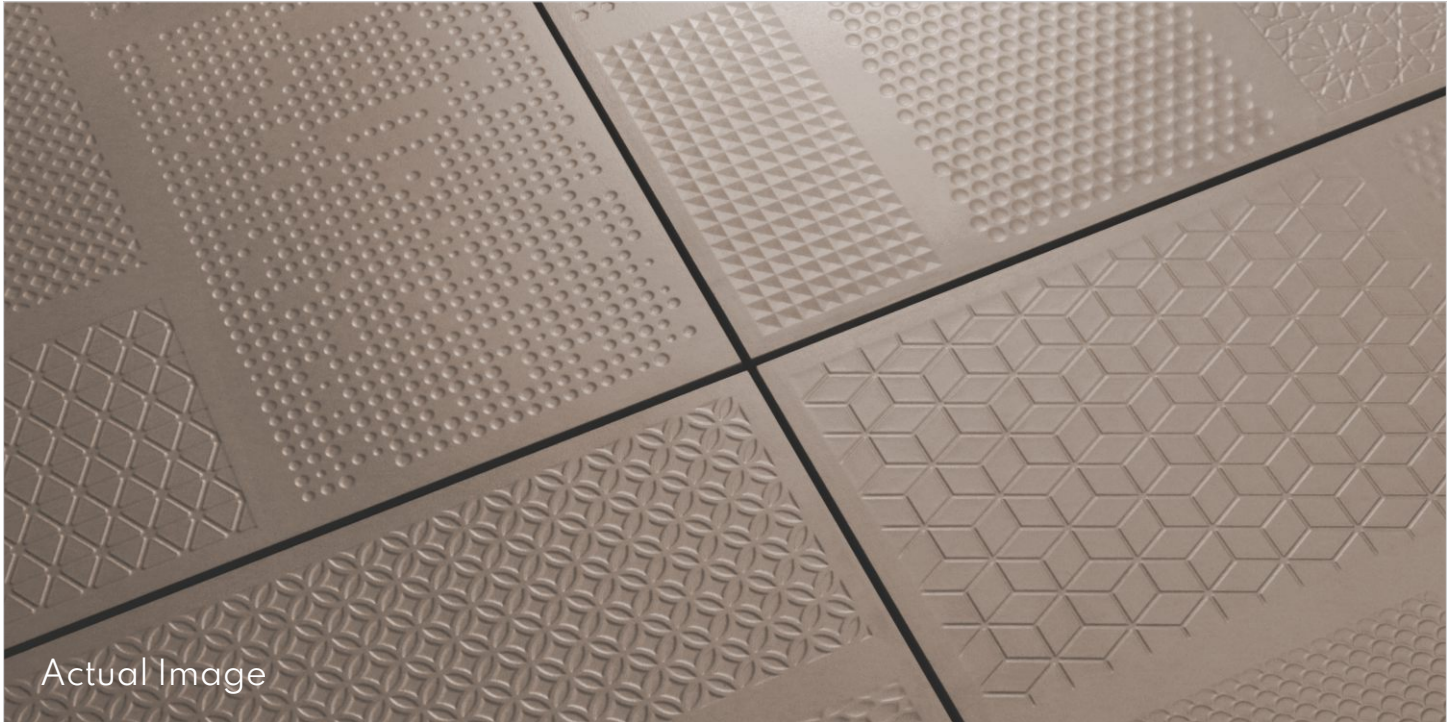

MUSHROOM

Actual Image

600x600mm

Category : Roman

Low Water Absorption

Zero Maintenance

Highly Durable

Abrasion Resistance