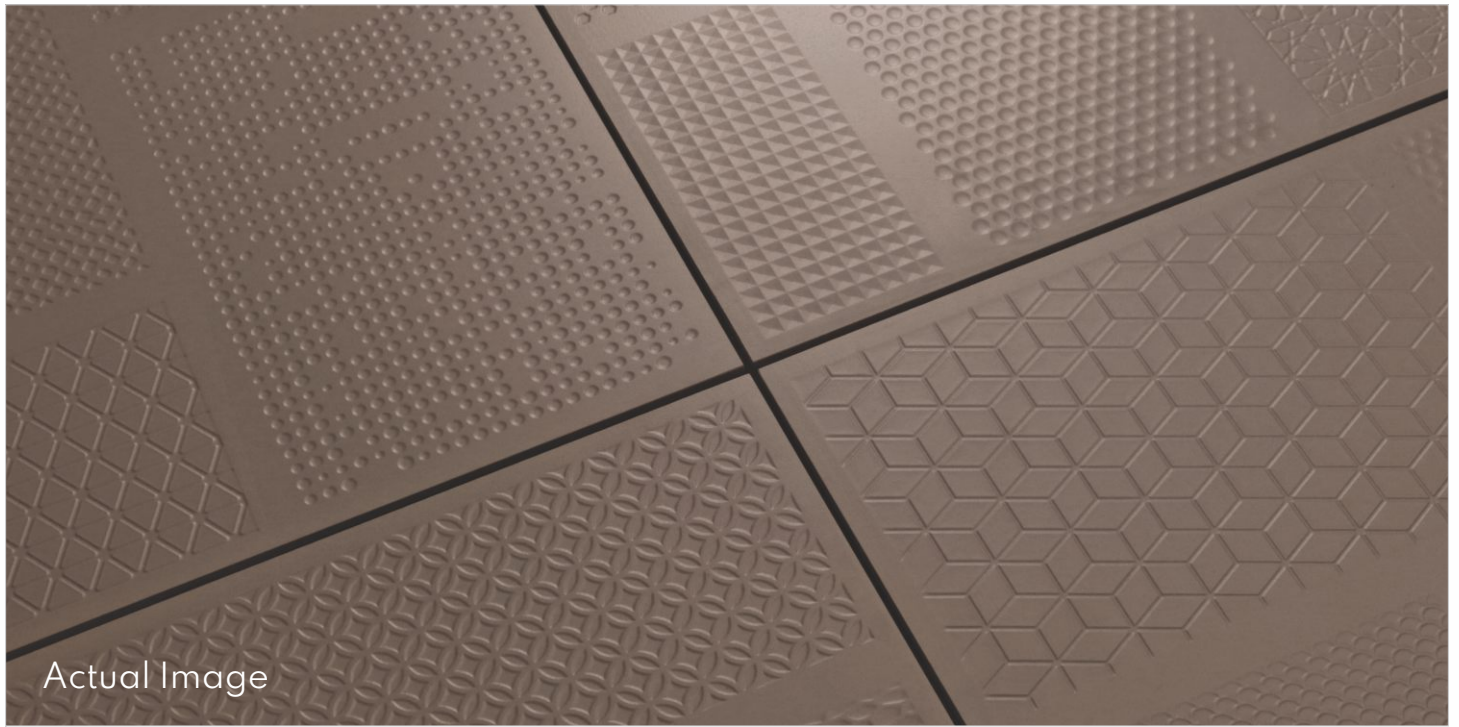

4 RANDOM
PUNCH FACES

Sandal Roman

Sandal Matt (Plain)

PREVIEW OF :
Belgium Matt + Roman, 600x600mm

600x600mm

Category : Roman

Low Water
Absorption

Zero
Maintenance