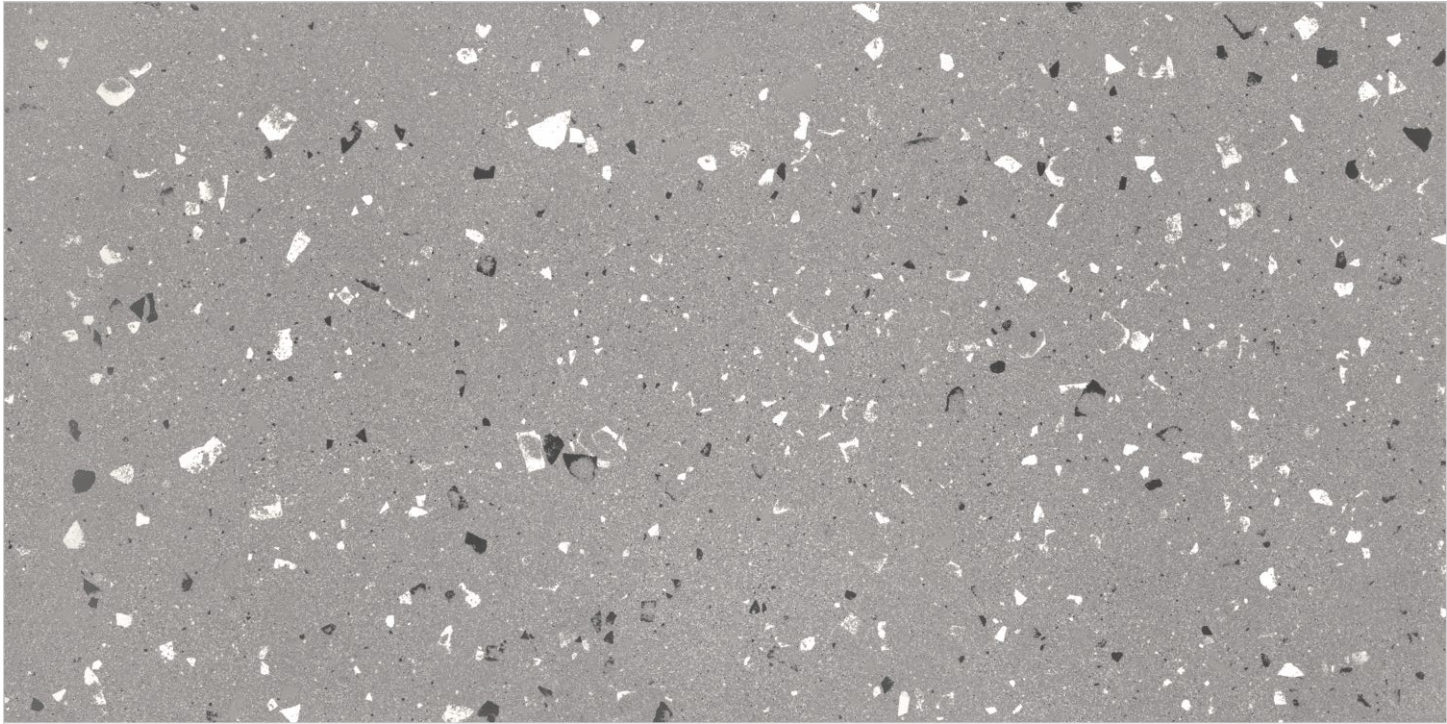

600x1200mm - Matt

Category : Terrazzo Plus

Low Water Absorption

Zero Maintenance

Highly Durable

Abrasion Resistance

Heavy Duty Tiles

Eco Friendly