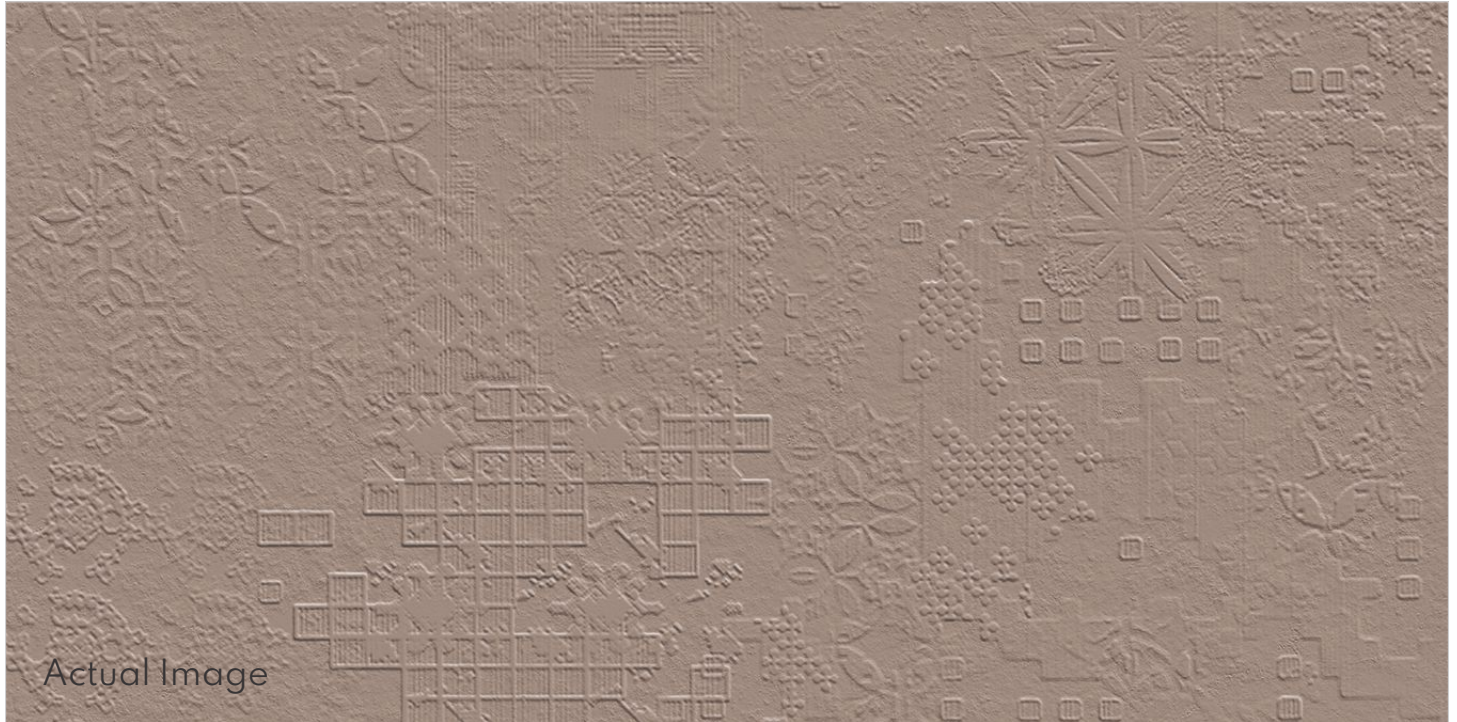

MUSHROOM

Actual Image

600x1200mm

Category : Rome

Low Water Absorption

Zero Maintenance

Highly Durable

Abrasion Resistance

Heavy Duty Tiles

Eco Friendly