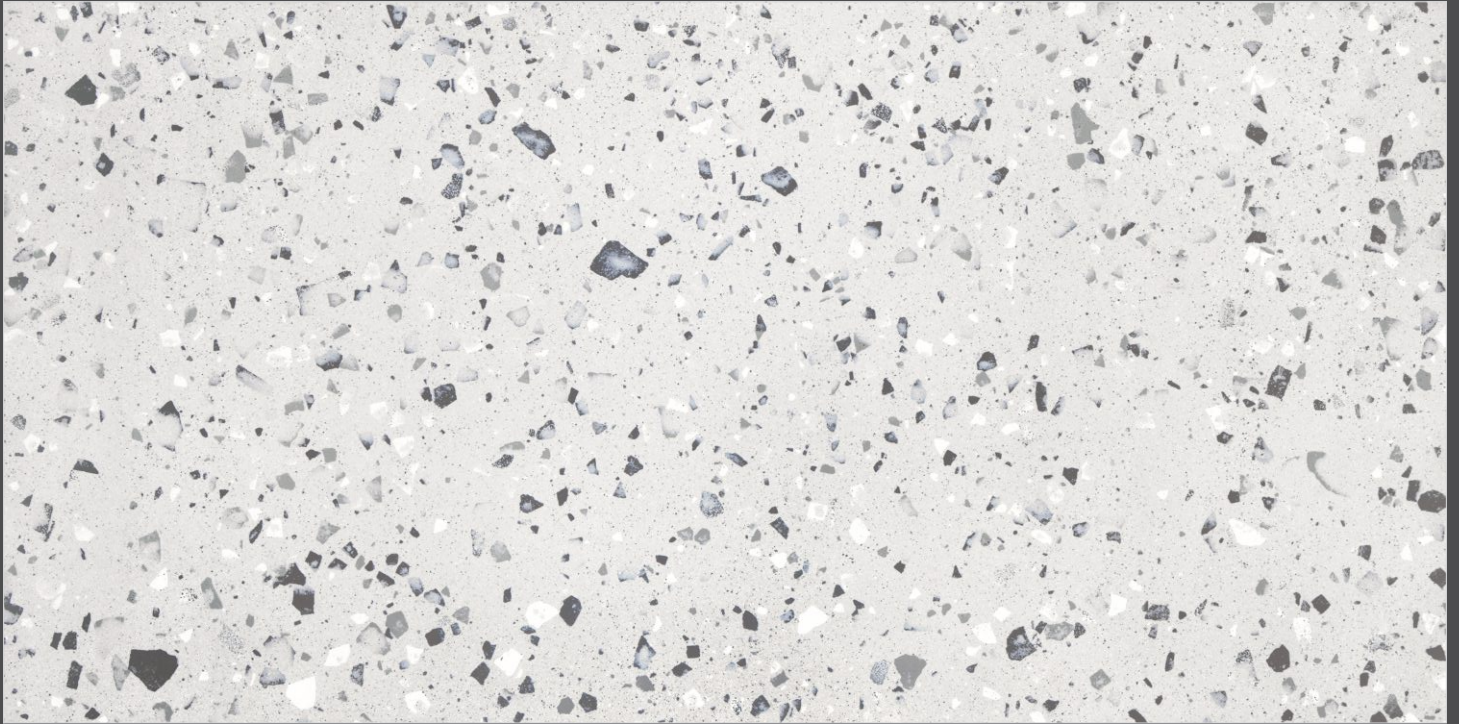

Abrasion
Resistance

Heavy Duty
Tiles

Eco
Friendly

Category : Terrazzo Plus

PREVIEW OF
Swiss Matt, 600x1200mm

SILVER

TERRAZZO⁺

COLLECTION