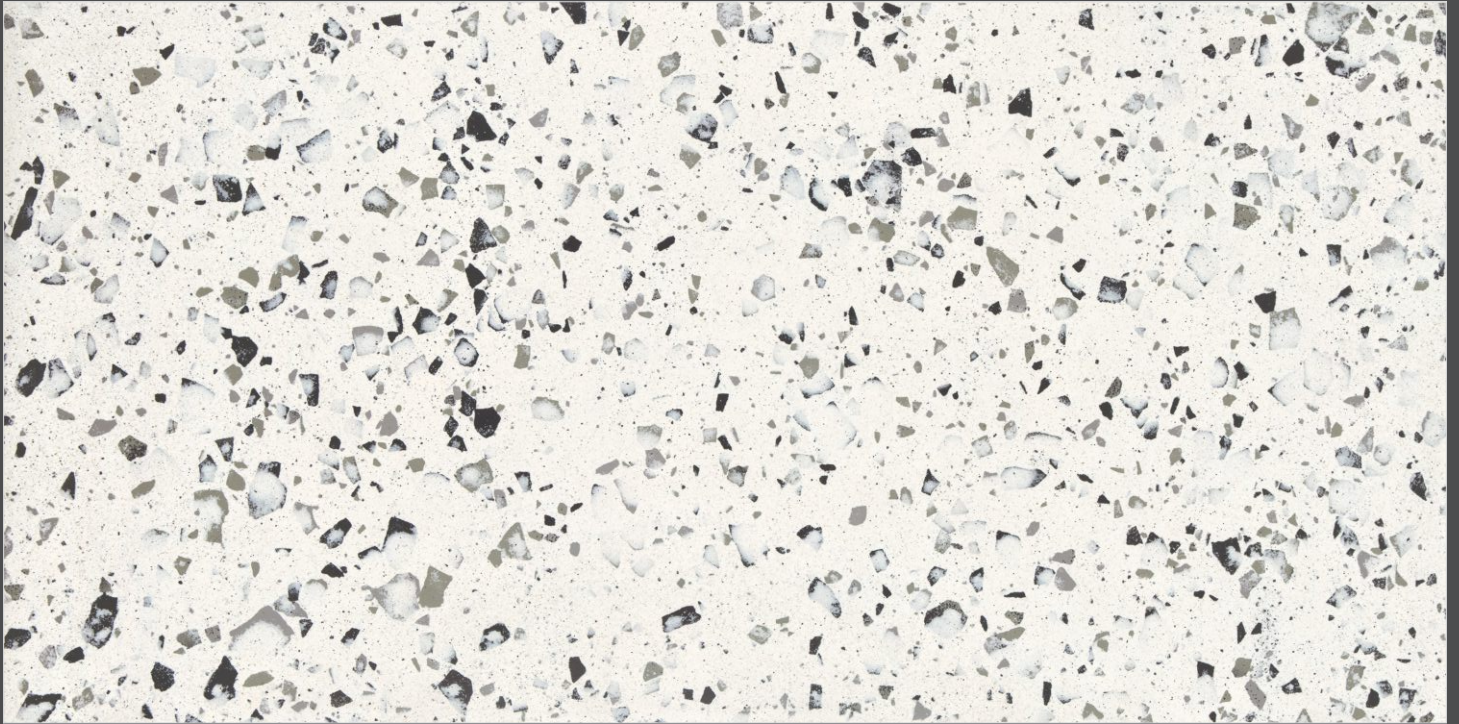

Sizes:
600x1200mm

SWISS

TERRAZZO⁺

COLLECTION

600x1200mm - Matt

Low Water
Absorption

Zero
Maintenance

Highly
Durable