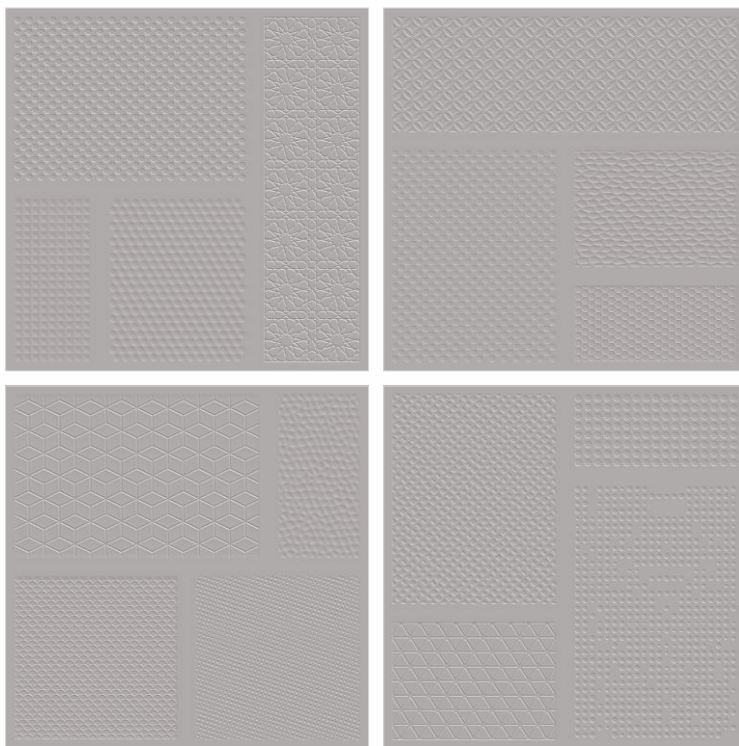

**4 RANDOM
PUNCH FACES**

Cement Roman