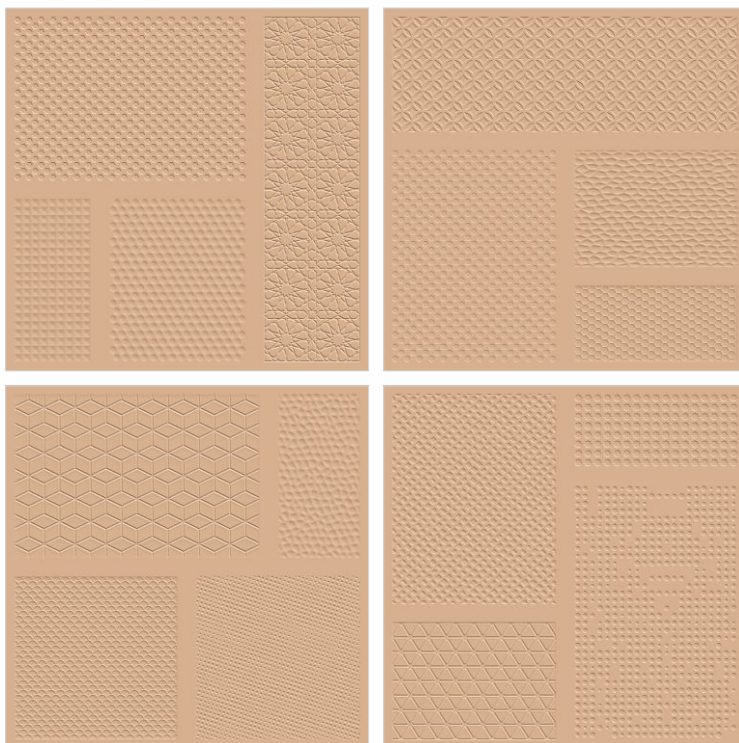

600x600mm

Category : Roman

Low Water Absorption

Zero Maintenance

Highly Durable

Abrasion Resistance

Heavy Duty Tiles

Eco Friendly