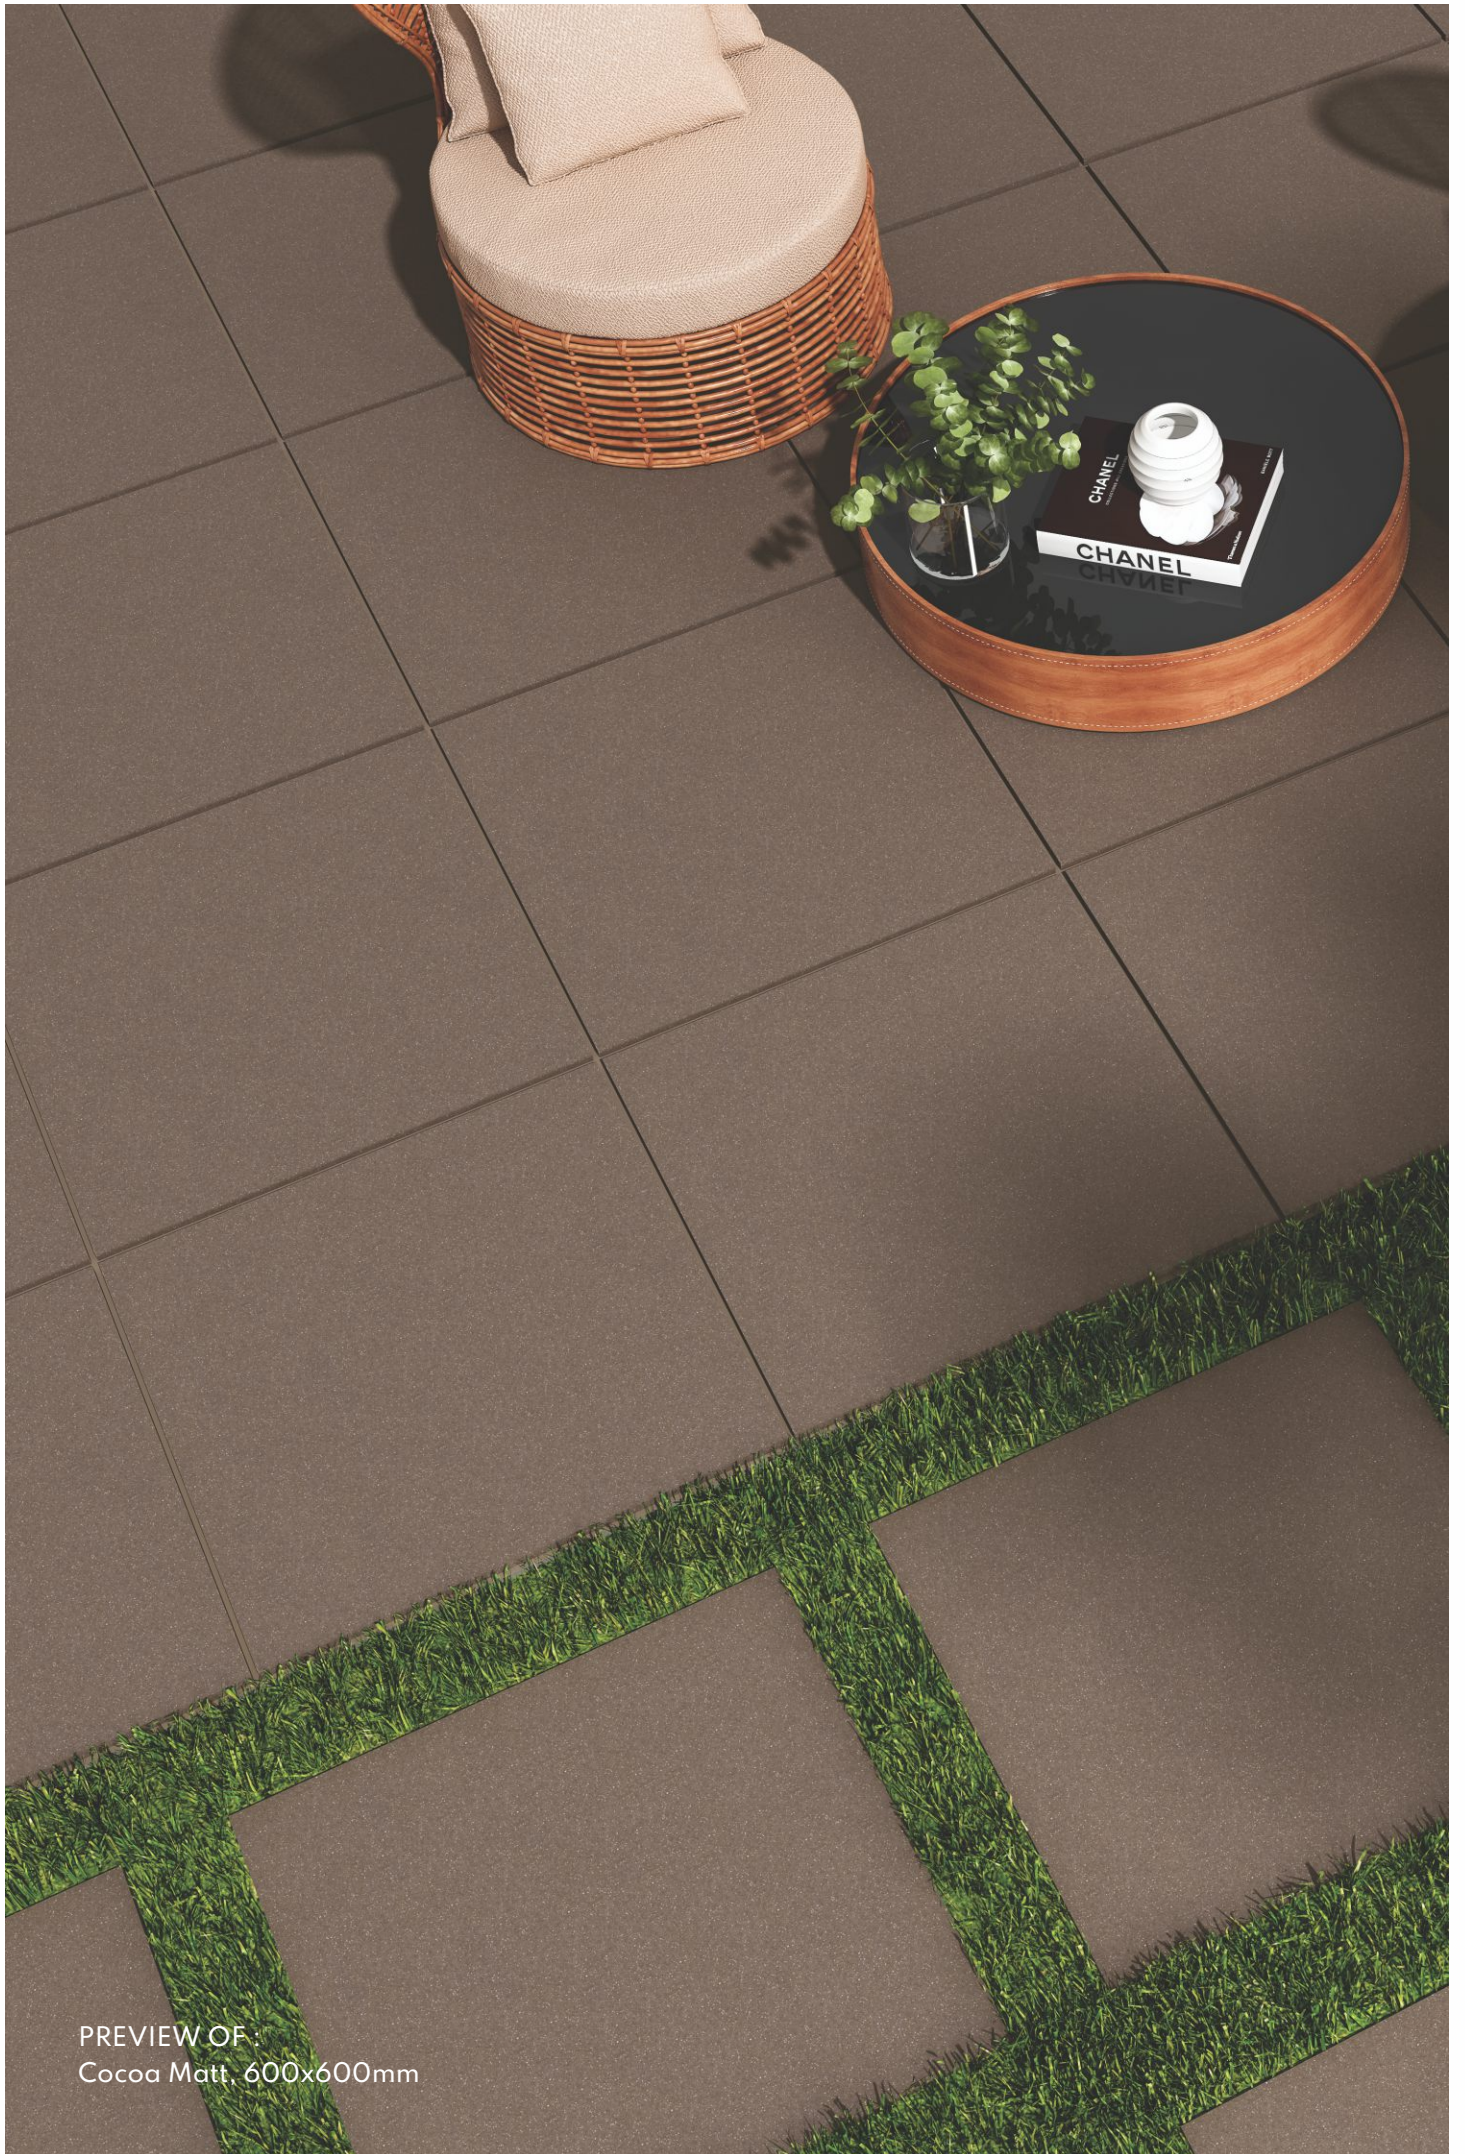

PREVIEW OF:
Cocoa Matt, 600x600mm

Actual Image

600x600mm

Category : Special

Low Water
Absorption

Zero
Maintenance

Highly
Durable

Abrasion
Resistance