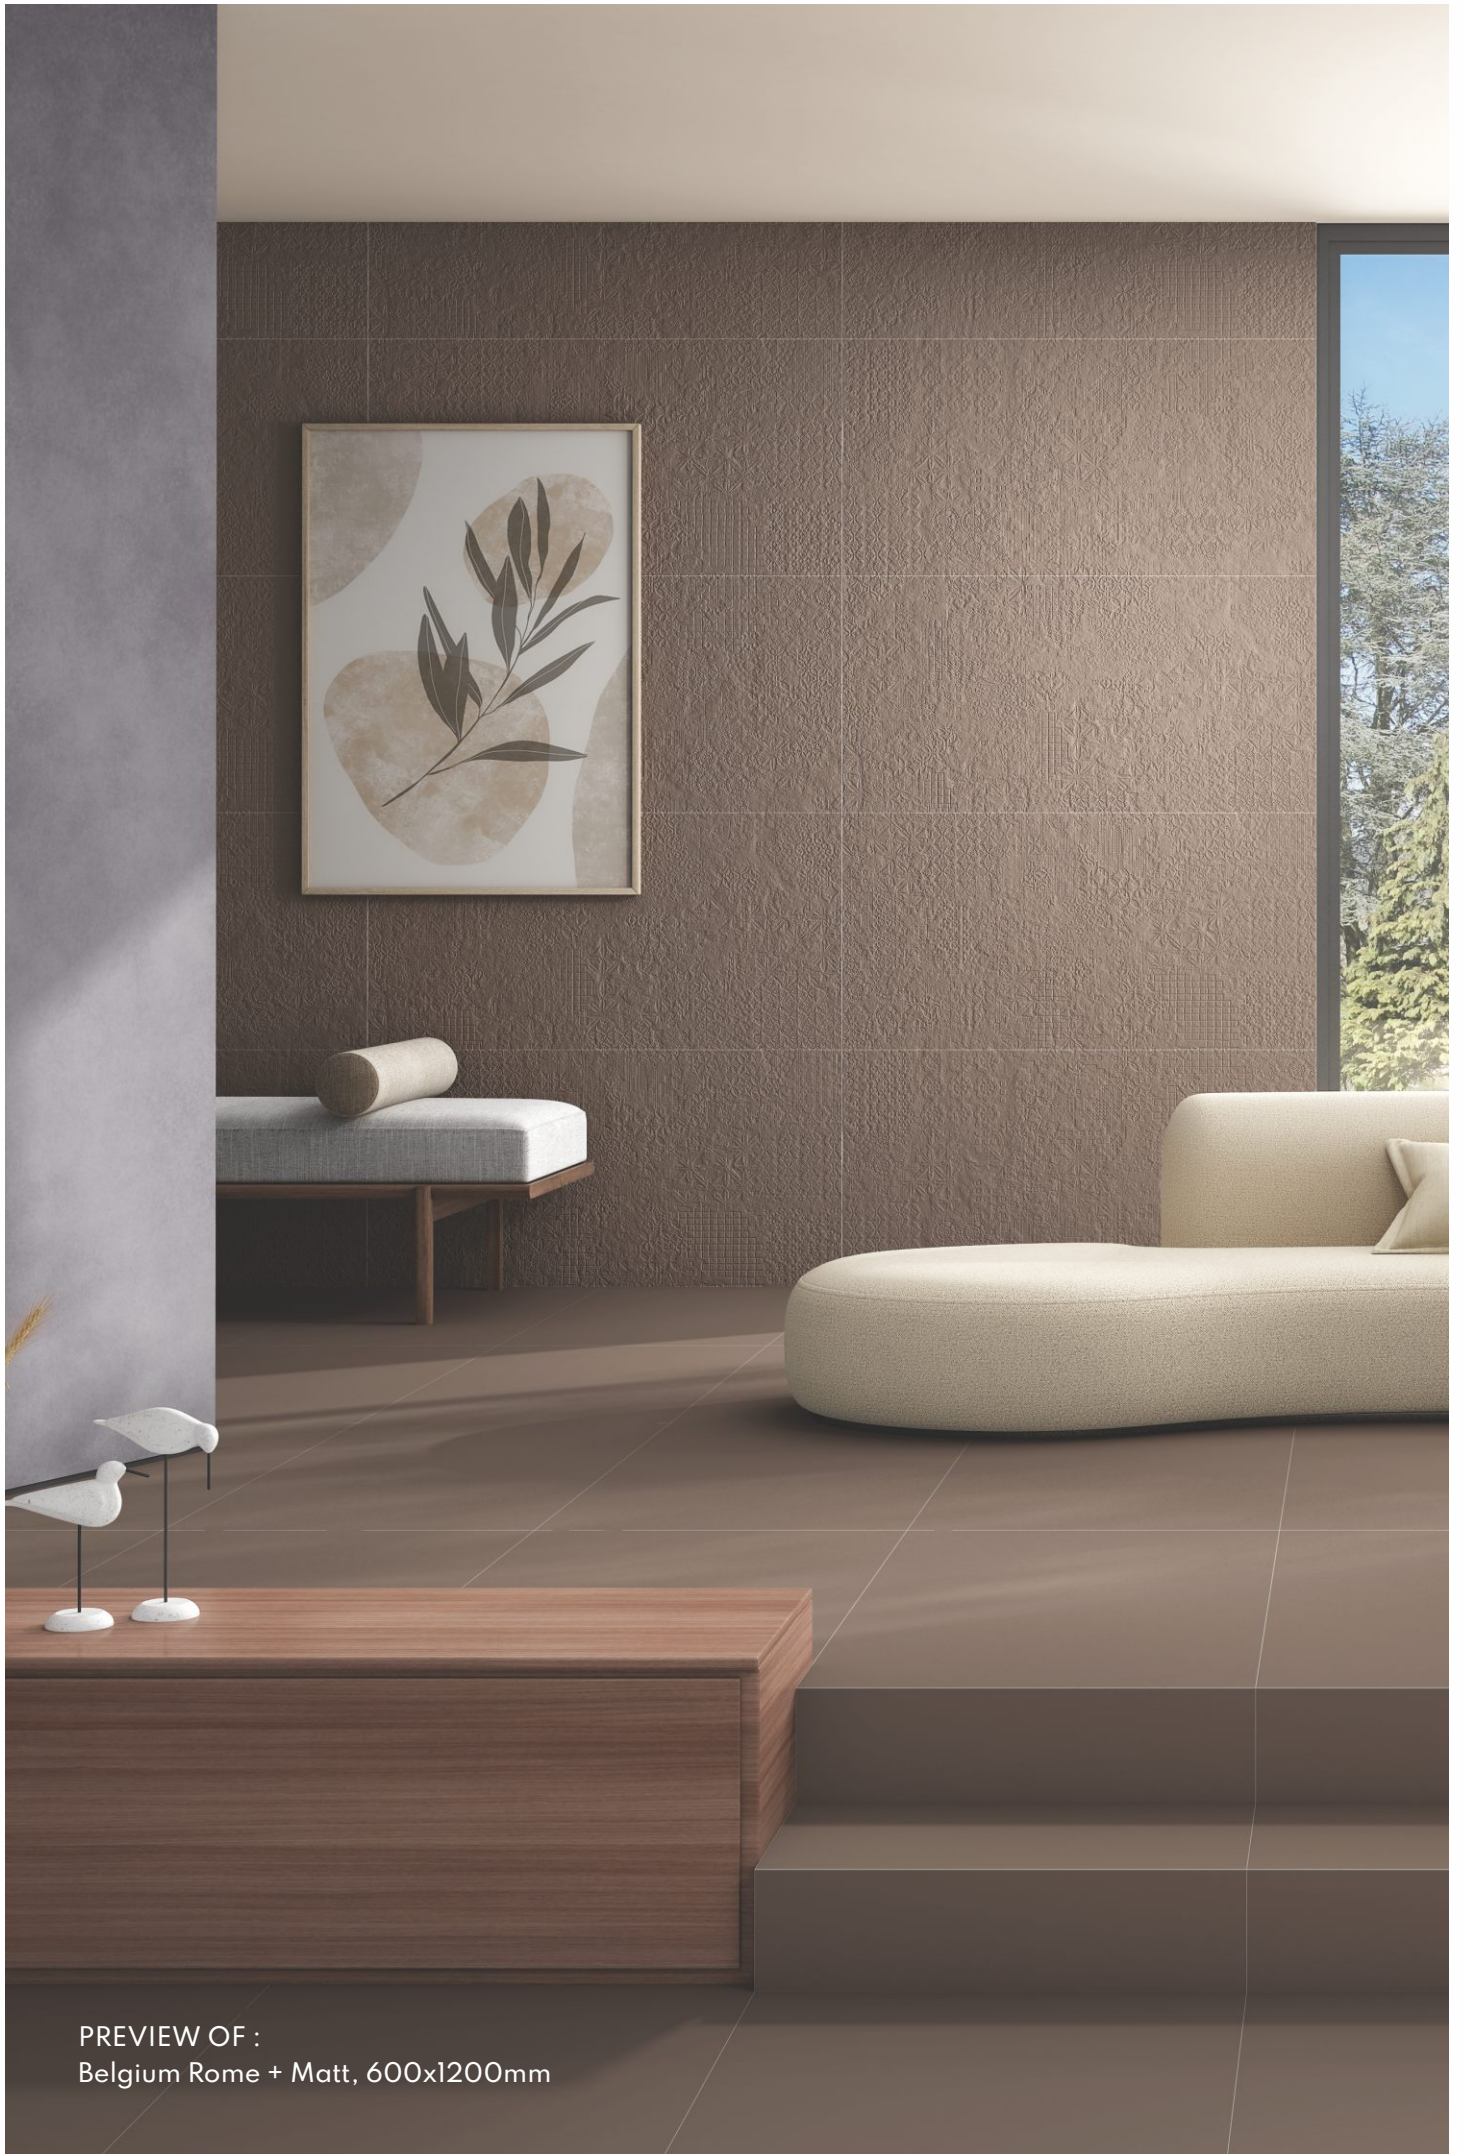

Heavy Duty Tiles

Eco Friendly

3 Different Punches

Mushroom Rome

Mushroom Matt (Plain)

PREVIEW OF :
Belgium Rome + Matt, 600x1200mm

600x1200mm

Category : Rome