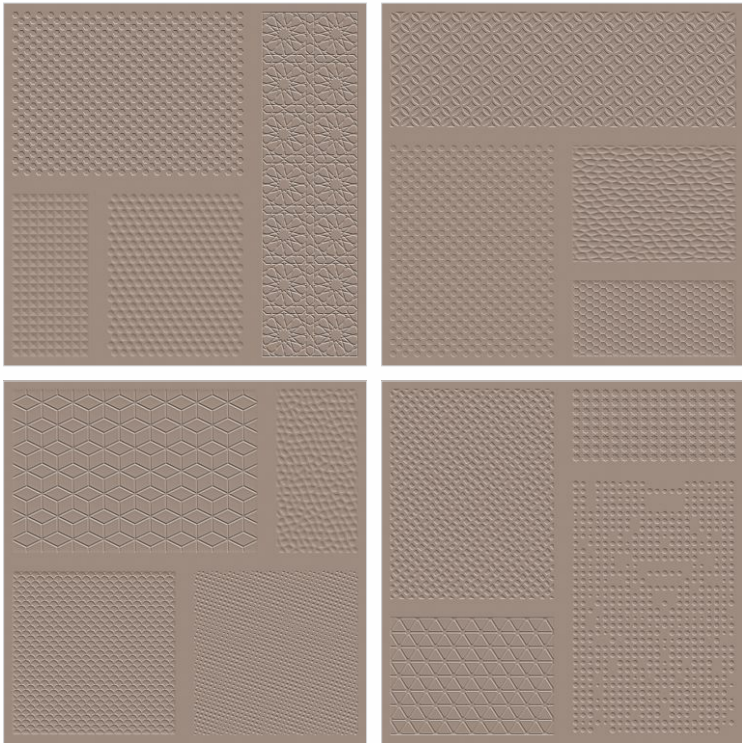

4 RANDOM
PUNCH FACES

Mushroom Roman