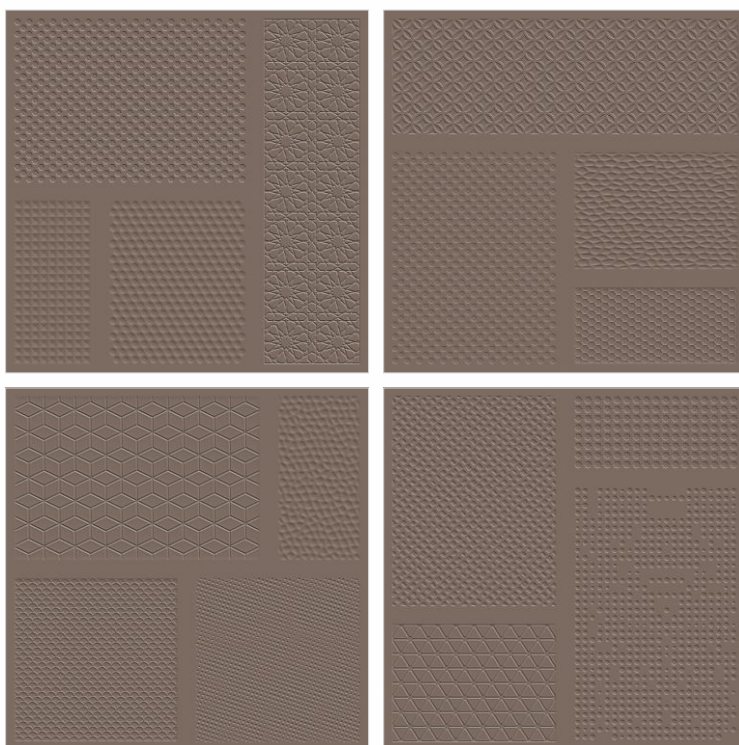

Highly
Durable

Abrasion
Resistance

Heavy Duty
Tiles

Eco
Friendly

**4 RANDOM
PUNCH FACES**

Belgium Roman

Belgium Matt (Plain)

PREVIEW OF :
Mushroom Matt + Roman, 600x600mm