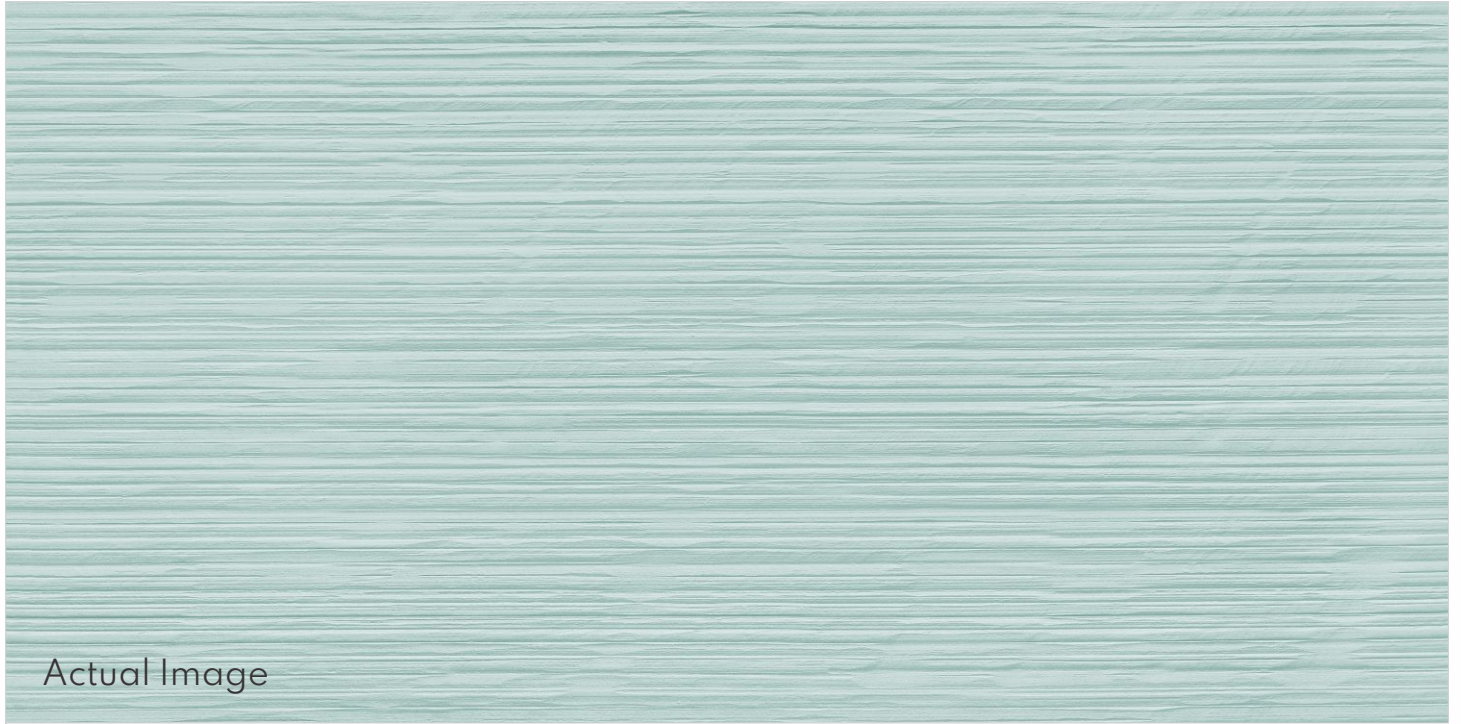

Actual Image

600x1200mm

Category : Rare & Unique

Low Water Absorption

Zero Maintenance

Highly Durable

Abrasion Resistance

Heavy Duty Tiles

Eco Friendly