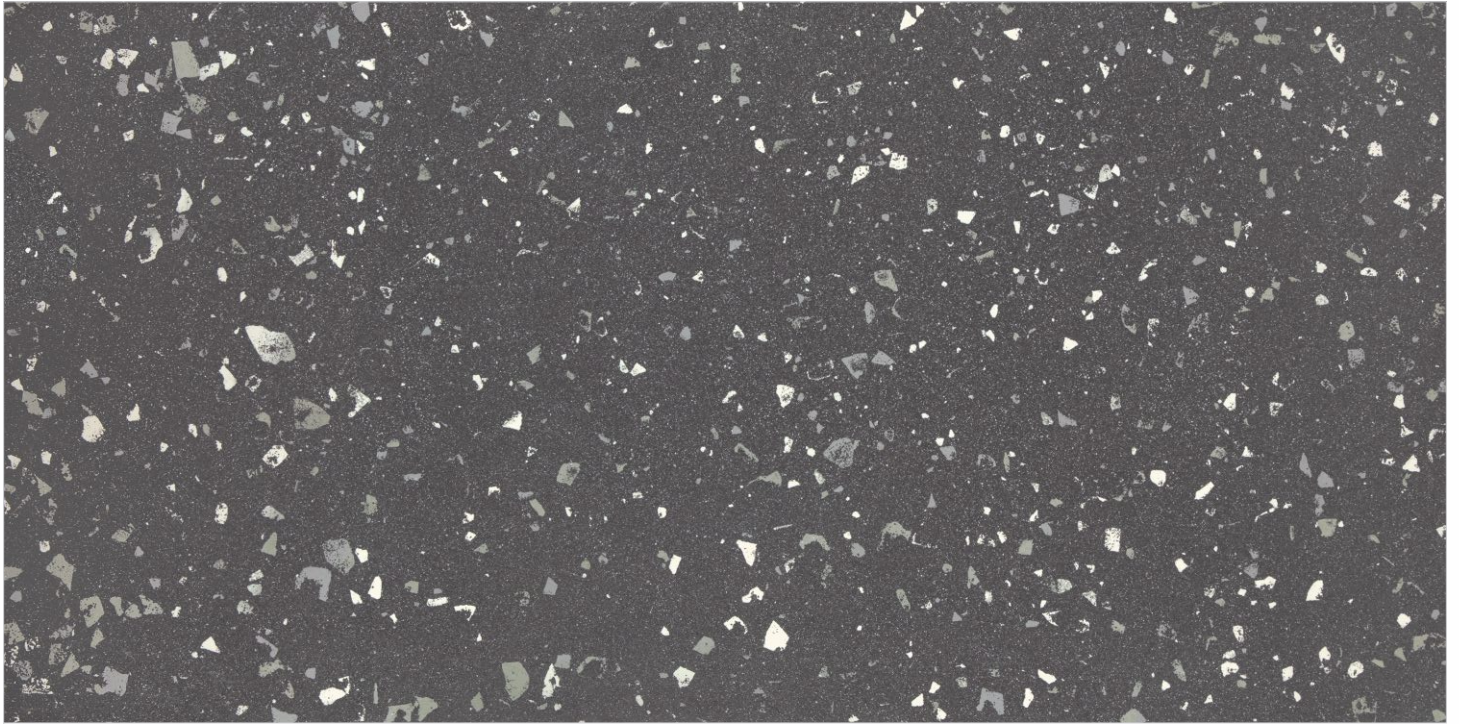

IRON

600x1200mm - Matt

Category : Terrazzo Plus

Low Water
Absorption

Zero
Maintenance

Highly
Durable

Abrasion
Resistance

Heavy Duty
Tiles

Eco
Friendly