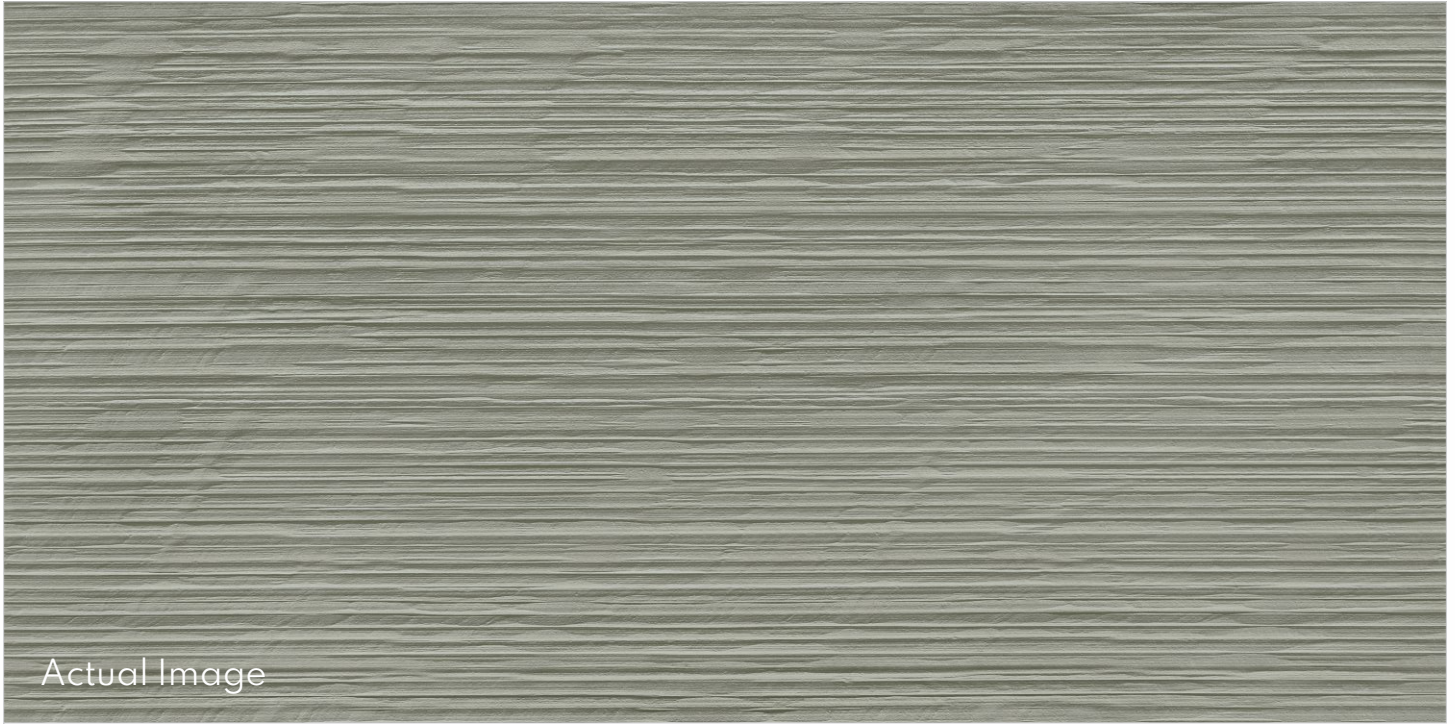

Actual Image

600x1200mm

Category : Basic

Low Water
Absorption

Zero
Maintenance

Highly
Durable

Abrasion
Resistance

Heavy Duty
Tiles

Eco
Friendly