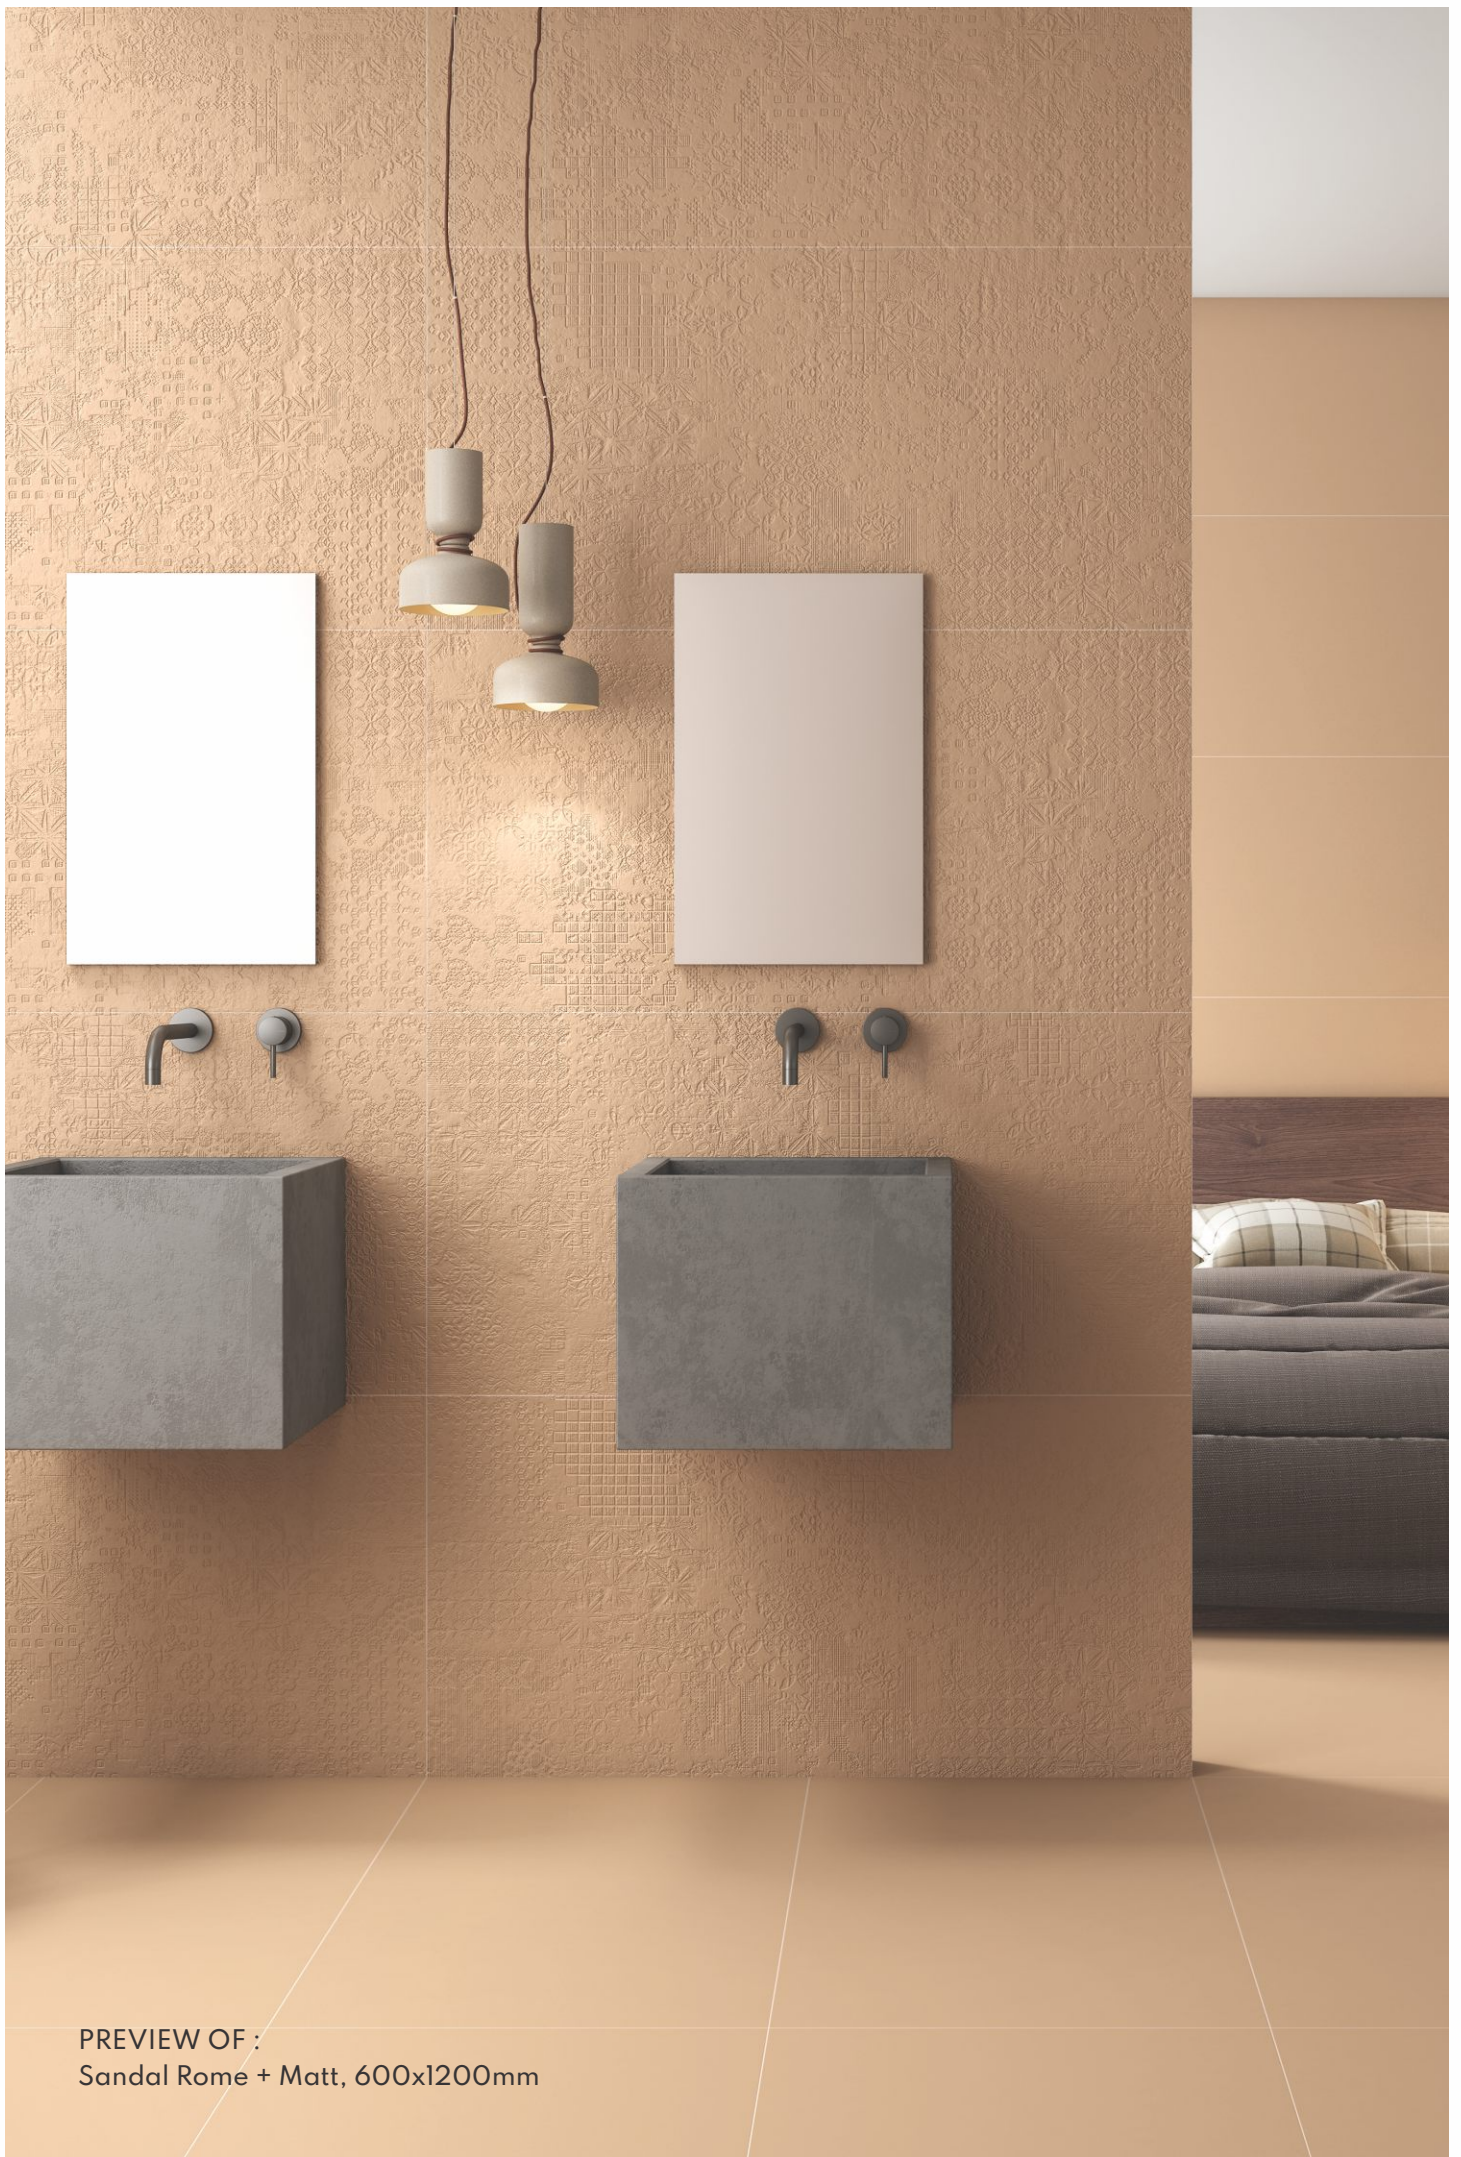

Linen Matt (Plain)

PREVIEW OF :
Sandal Rome + Matt, 600x1200mm

SANDAL

Actual Image

600x1200mm

Category : Rome

Low Water Absorption

Zero Maintenance