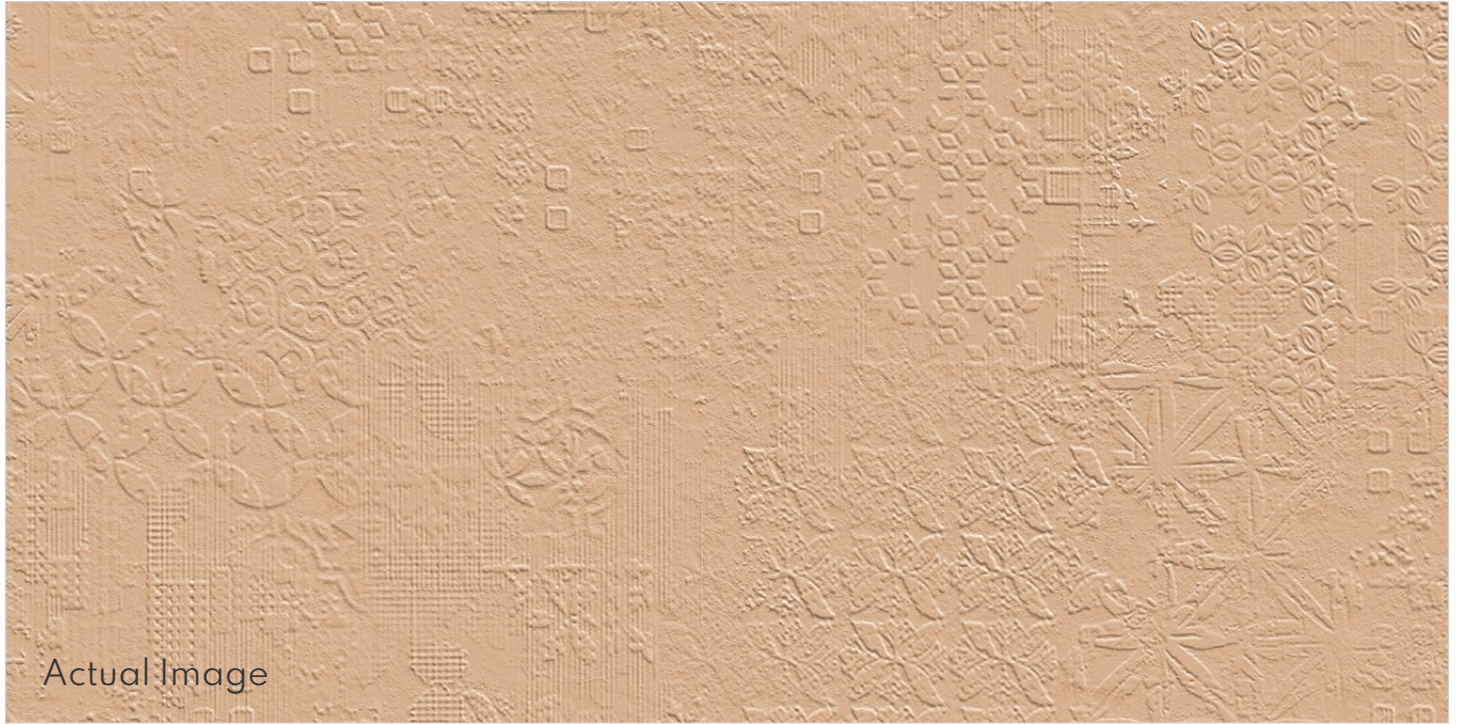

Linen Matt (Plain)

PREVIEW OF :
Sandal Rome + Matt, 600x1200mm

SANDAL

Actual Image

600x1200mm

Category : Rome

Low Water Absorption

Zero Maintenance