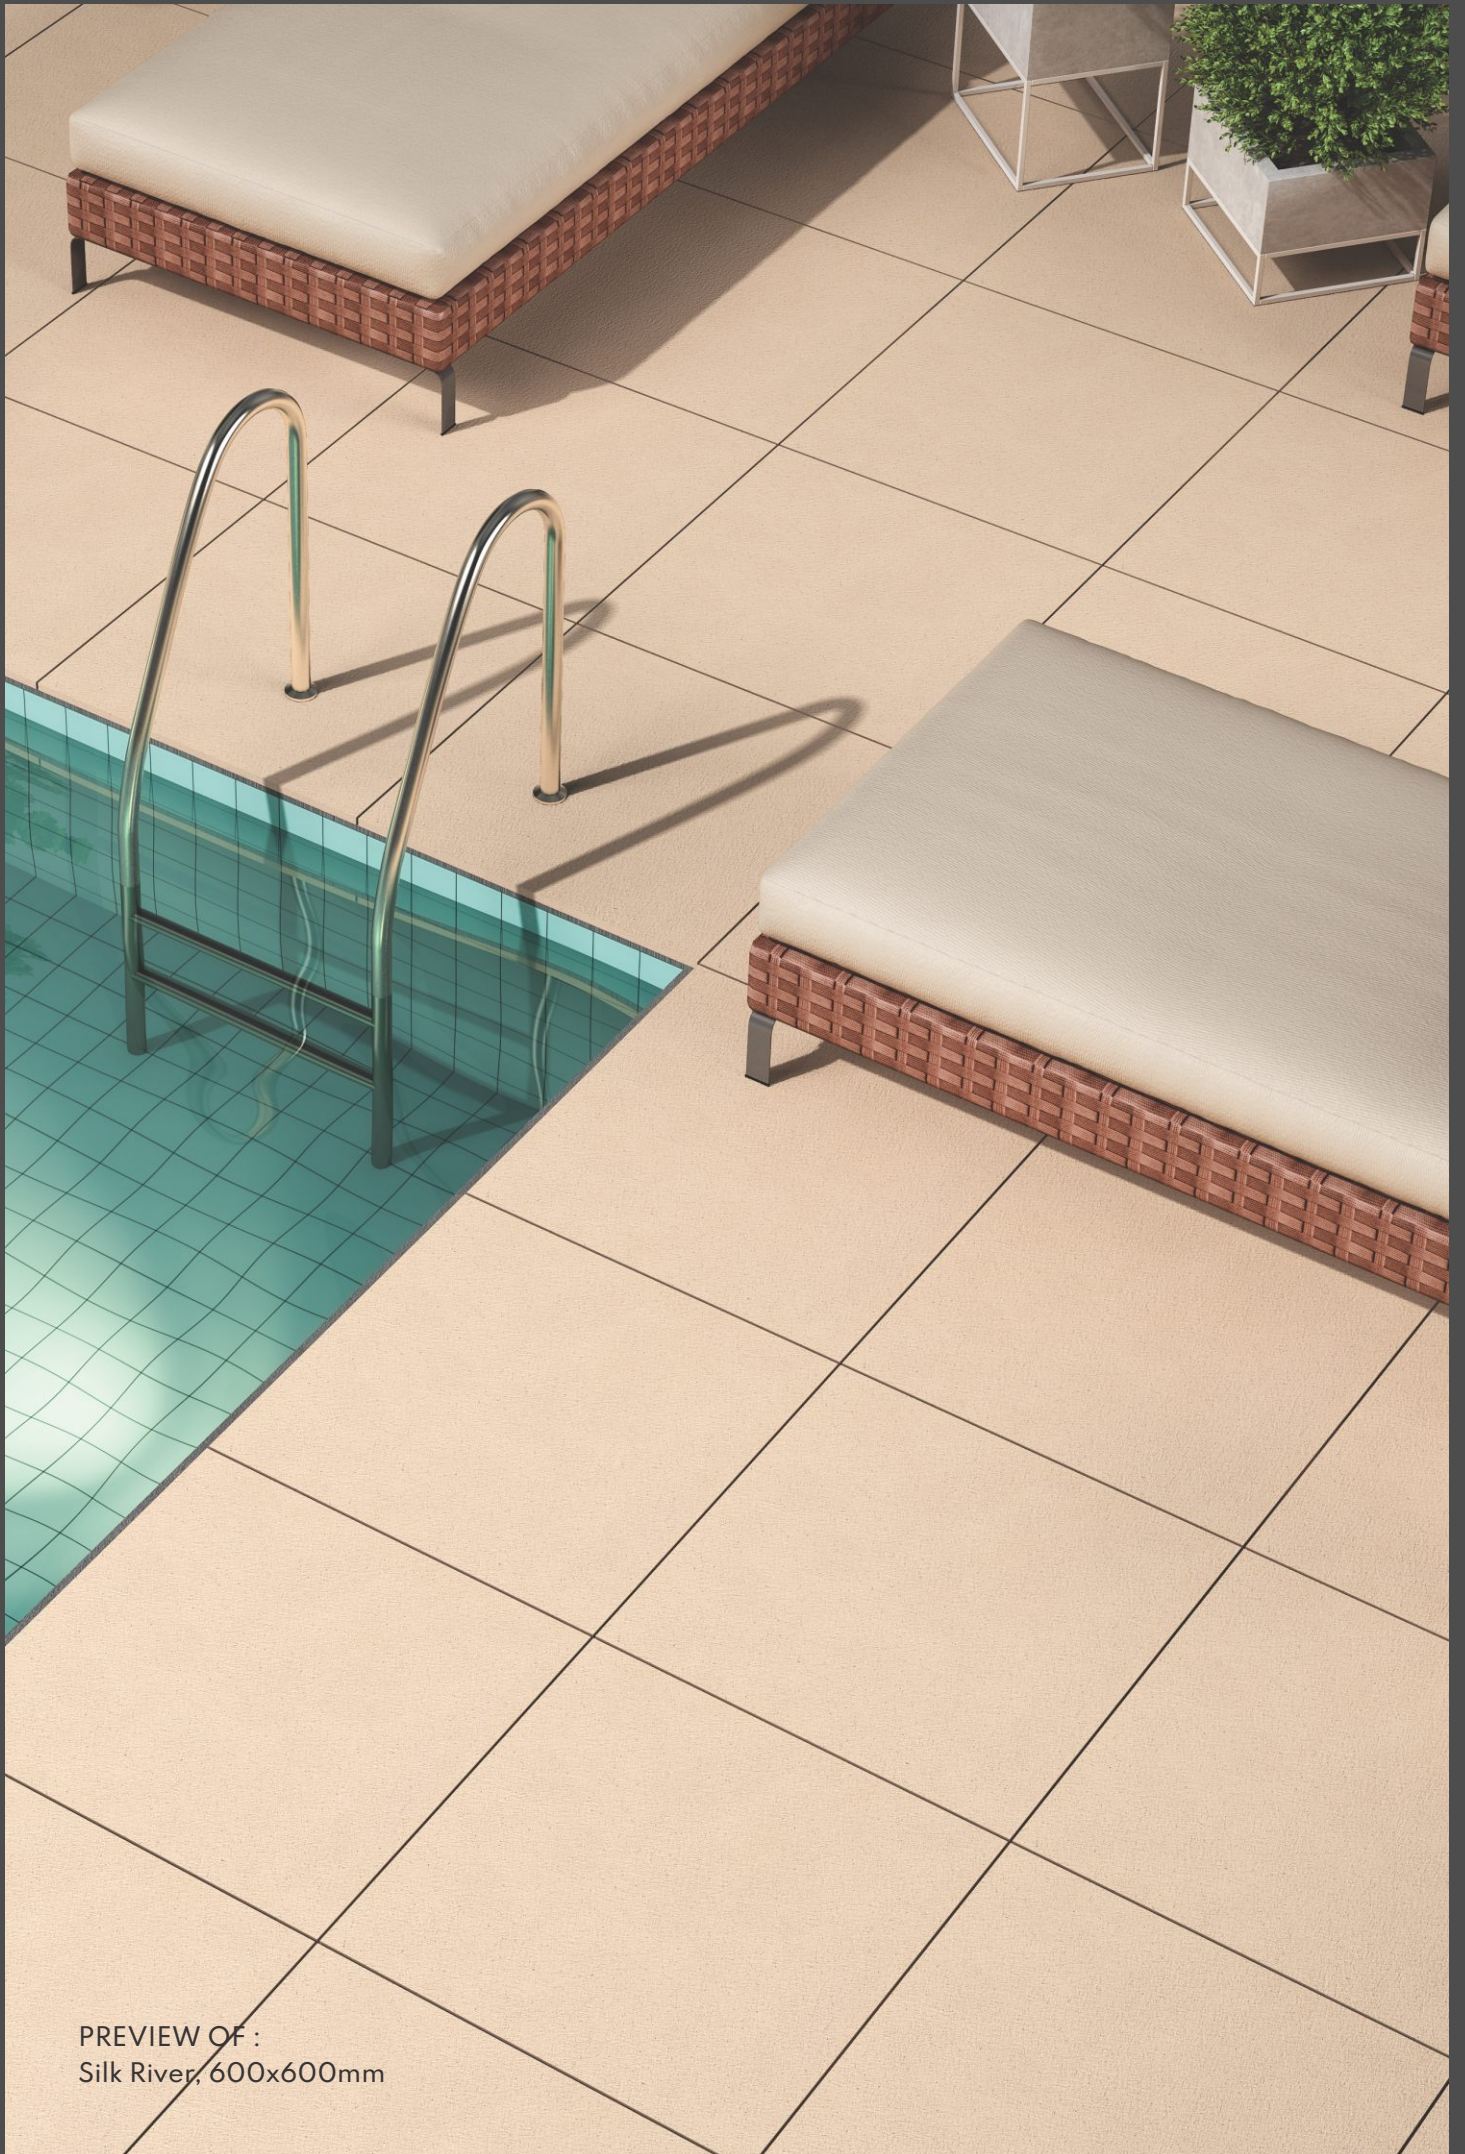

PREVIEW OF :
Silk River, 600x600mm