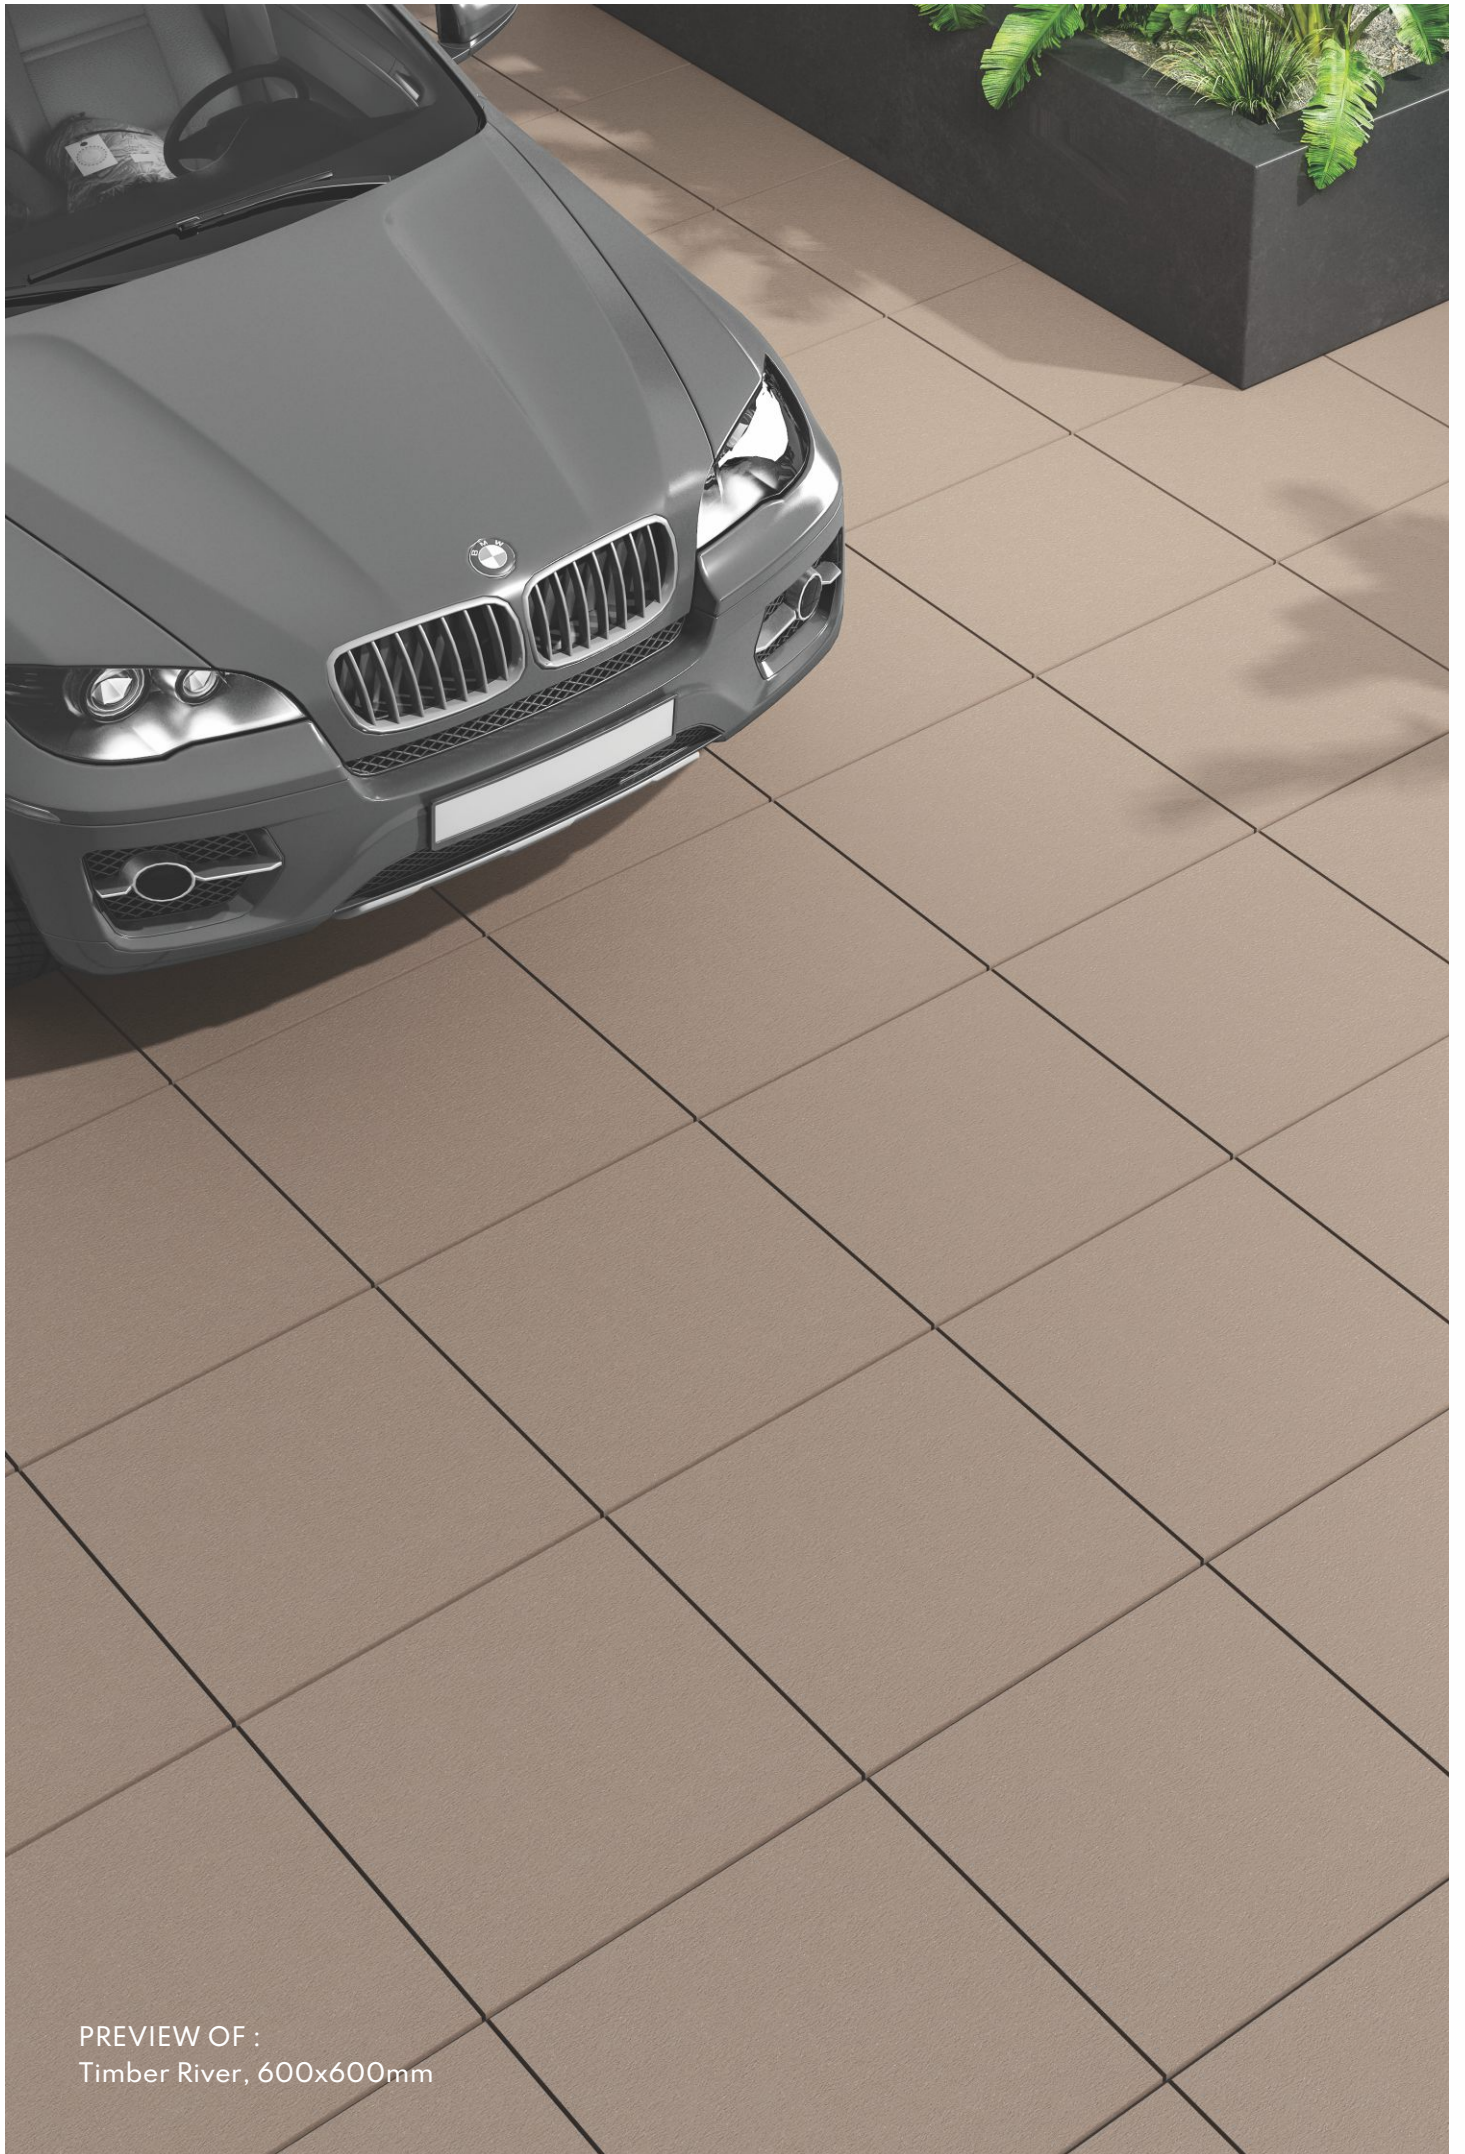

PREVIEW OF :
Timber River, 600x600mm