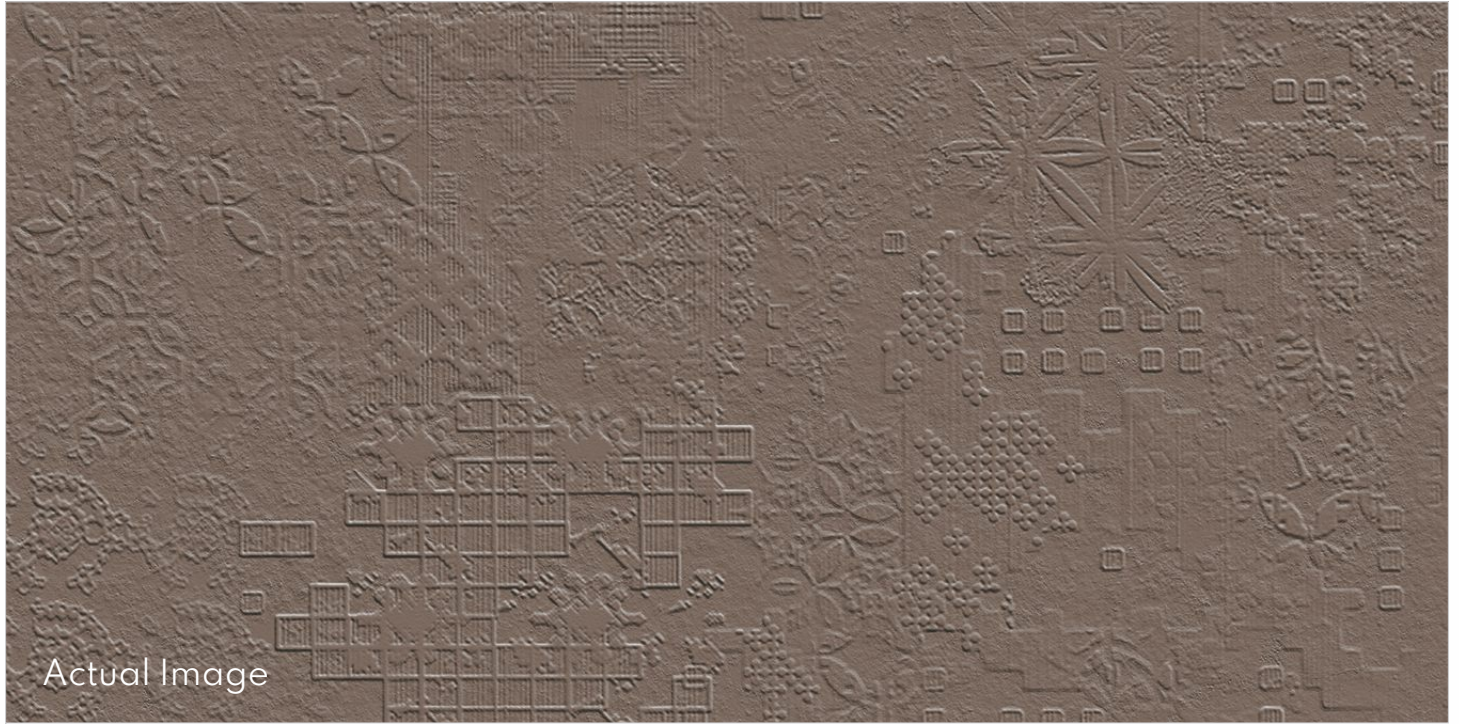

Heavy Duty Tiles

Eco Friendly

3 Different Punches

Mushroom Rome

Mushroom Matt (Plain)

PREVIEW OF :
Belgium Rome + Matt, 600x1200mm

600x1200mm

Category : Rome