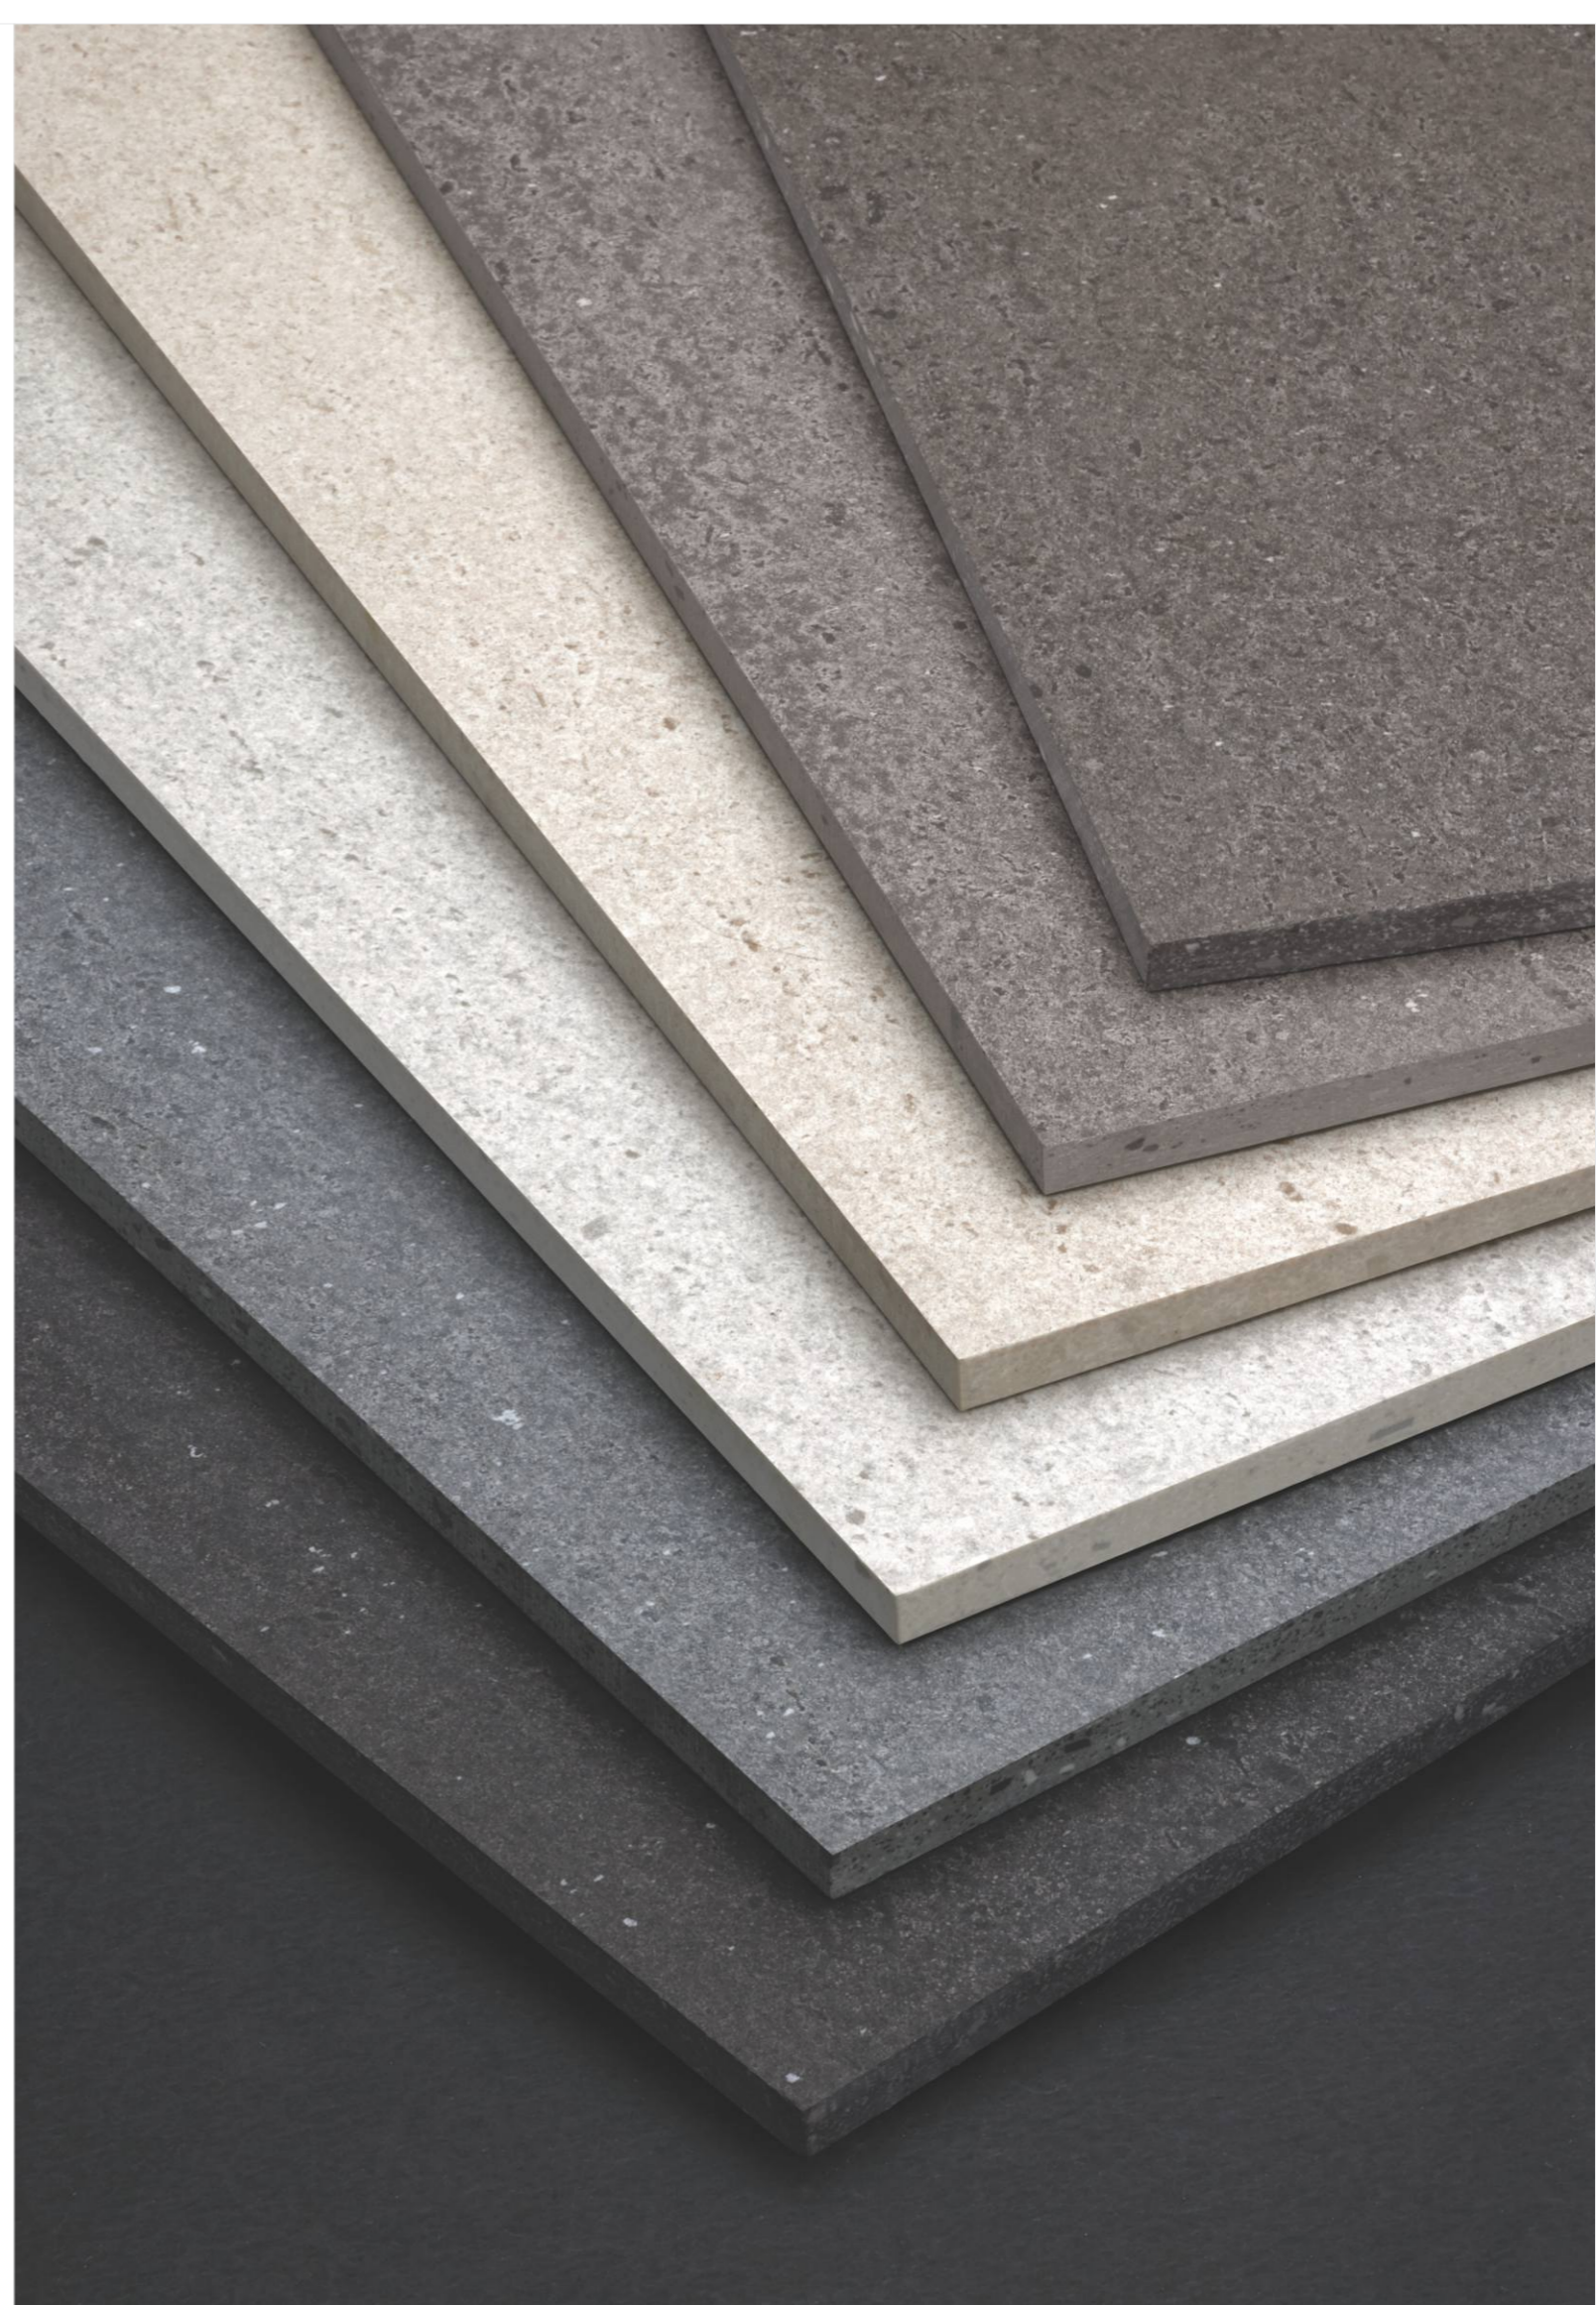

Colours

Colours reminiscent of nature's rich palette

Introducing a fascinating array of colours that draws inspiration from the timeless beauty of basaltic formations. This collection harmoniously blends rich and neutral tones, evoking the natural elegance of volcanic landscapes. Each colour resonates with the strength and resilience of the earth, offering a refined aesthetic that transforms any space. With a perfect balance of warmth and coolness, the Basaltino Collection invites you to experience a serene yet dynamic atmosphere, celebrating the artistry of nature in every colour.